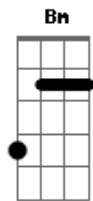

© ukulele-chords.com