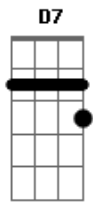

© ukulele-chords.com