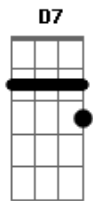

© ukulele-chords.com