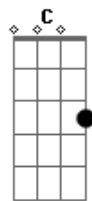

© ukulele-chords.com