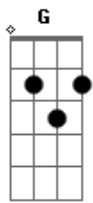

Kim Carnes - Don't Fall In Love With a Dreamer

Tom: G

G D7 Em G C
Just look at you sitting there
You never looked better than tonight
D7 Em G C
And it'd be so easy to tell you I'd stay
Am C D7
Like I've done so many times

G D7 Em D7 C
I was so sure this would be the night
Am C D7 G
You'd close the door and want to stay with me
D7 Em D7 C
And it'd be so easy to tell you I'd stay
Am C D7
Like I've done so many times

C D7
Don't fall in love with a dreamer
Bm Em
Because he'll always take you in
Am C D7

Just when you think you've really changed him

G Bm
He'll leave you again
G C D7
Don't fall in love with a dreamer
G Bm Em G
Because he'll break you every time
C D7 G
So put out the light and just hold on
C D7 G
Before we say goodbye

D7 Em
Now it's morning and the phone rings
D7 C
And ya say you gotta get your things together
G D7 G
You just gotta leave before you change your mind
D7 Em D7 C
And if you knew what I was thinking girl I'd turn around
G Am C Em D7
If you'd just ask me one more time

D7 G
Before we say goodbye

Acordes

© ukulele-chords.com