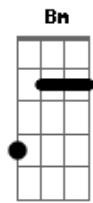

© ukulele-chords.com