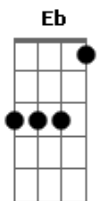

© ukulele-chords.com