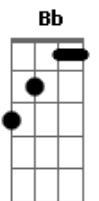

© ukulele-chords.com