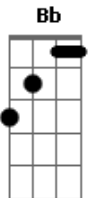

Carly Simon - You're So Vain

Tom: F

(Carly Simon)

Bb **Dm7** **Bb** **F**
 You walked into a party Like you are walking on to a yacht and
 I had some dreams, they were clouds in my coffee
 Clouds in my coffee

F **C** **Bb** **Dm7** **Bb** **F** **Bb**
 And all the girls dreamed that they'd be your partner
 They'd be your partner and

F **Gm7** **F**
 You're so vain you prob'ly think this song is about you
 You're so vain I'll bet you think this song is about you
 don't you don't you

F **C** **Bb** **Dm7** **Bb** **F** **Bb**
 Well I hear you went up to Saratoga & your horse nat'rally
 won

Dm7 **Bb** **F** **Bb** **Dm7** **Bb** **F** **Bb** **Dm7** **Bb** **F** **Bb**
 Then you flew your lear jet up to Nova Scotia
 To see the total eclipse of the sun
 Well you're where you should be all the time
 And when you're not you're wit
 Some under world spy or the wife of a close friend wife of a
 close friend and

F **Gm7** **F**
 You're so vain you prob'ly think this song is about you
 You're so vain I'll bet you think this song is about you
 don't you don't you

Acordes

© ukulele-chords.com

© ukulele-chords.com

© ukulele-chords.com