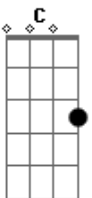

© ukulele-chords.com