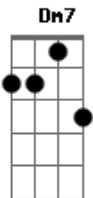

© ukulele-chords.com

© ukulele-chords.com