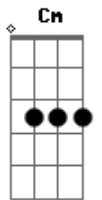

Carly Simon - You belong to me

Tom: Ab

Fm G7sus Cm

Why'd tell me this?

Were you looking for my reaction?

What do you need to know?

Don't you know I'll always be your girl?

You don't have to prove to me you're beautiful to strangers

I've got loving eyes

Of my Own

C7#5 Bbm7
(You belong to me).

Tell her you were fooling

(You belong to me)

You don't even know her

(You belong to me)

Tell her that I love you

(You belong to me)

0 resto da música repete tudo denovo.

Acordes

© ukulele-chords.com

© ukulele-chords.com

© ukulele-chords.com

© ukulele-chords.com

© ukulele-chords.com