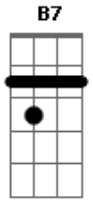

© ukulele-chords.com