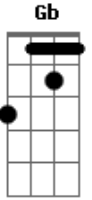

© ukulele-chords.com