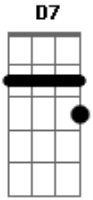

© ukulele-chords.com