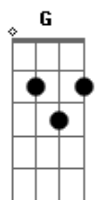

Carly Simon - Garden

Tom: G

DGDGBD open G tuning

G: 000000
Dm7: X00560
C: 555555
D: 777777
C: 002010
Gadd9: X07007
G (II): X05005
GMaj7: X04004
G: X02002

Verse

G Dm7
Come into the Garden, its magical trees
C D C
dapple the sun as they sway with each lazy breeze
G
They'll set your mind at ease
G Dm7
Pretend you're a child with nothing to hide,
C D C
then we'll join hands and let the universe swing wide

G
We'll lay our fears aside.

Chorus

G G (II) G7M G (II) G G (II) G7M G G G G G G
Hold me, here we can soon be born again,
G G (II) G7M G (II) G G (II) G7M G G G G G G
Trust me believe we can still be born again.

Dm7 C
We've been sleeping all our lives, At last we can open our eyes.

Verse

Our gates are unguarded I've stolen the key
To where everything holy inside us is free to run free
To smell and taste and touch and see

Chorus

Hold me, here we can soon be born again
Trust me, believe we can still be born again
We've been sleeping all of our lives, At last we can open our eyes

Acordes

© ukulele-chords.com