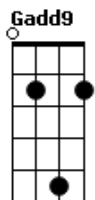

ukulele-chords.com