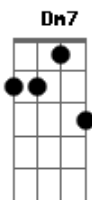

ukulele-chords.com