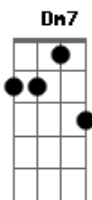

© ukulele-chords.com