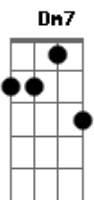

© ukulele-chords.com