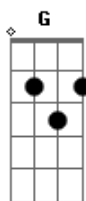

Carly Rae Jepsen - Tell Me

Tom: C

Verse 1:

C Dm F
Tell me
G
Baby is
C Dm F
it yes or no
G
You've got a face
C Dm
that just don't show
F G C Dm F G
What's going on inside
C Dm F
Tell me
G
I swear I'll take
C Dm F
it on the chin
G
Don't sugarcoat
C Dm
where I fit in
F G
Whats going on

Chorus:

Dm
Inside you theres a room
G
A room with a door
C
I finally come knocking
And I've been here before
Dm
Oh I've got this
love for you
G
But what is if for
C F G
If you can't hear me then

Verse 2:

C Dm F G
Tell me

C Dm F
Last chance
G
Hold me in your
C Dm F
arms and say
G
if you want this
C Dm
love to walk away
F
And Tell me and
G C Dm F G
I'll say goodbye

(Repeat Chorus)

Bridge:

A Bb
I'll make it easy
A
I'm counting to 3
Am I something you
Bb
want or someone you need?
C Dm F
Tell me that you want me
G
tell me that you love me baby
C Dm F
Tell me that you want me
G
tell me that you love me
C Dm F
Just tell me that you want me
G
tell me that you love me

Outro:

C Dm F G
Tell me darling
C Dm F
won't you tell me
G C Dm
I'm begging you to tell me
F G C
Tell me and I'll say goodbye

Acordes

© ukulele-chords.com

© ukulele-chords.com

© ukulele-chords.com

© ukulele-chords.com

© ukulele-chords.com

© ukulele-chords.com

© ukulele-chords.com