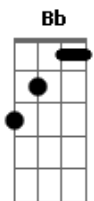

© ukulele-chords.com