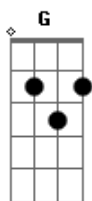

Carly Rae Jepsen - Tell Me

Tom: C

Verse 1:

C Dm F
Tell me
G
Baby is
C Dm F
it yes or no
G
You've got a face
C Dm
that just don't show
F G C Dm F G
What's going on inside
C Dm F
Tell me
G
I swear I'll take
C Dm F
it on the chin
G
Don't sugarcoat
C Dm
where I fit in
F G
Whats going on

Chorus:

Dm
Inside you theres a room
G
A room with a door
C
I finally come knocking
And I've been here before
Dm
Oh I've got this
love for you
G
But what is if for
C F G
If you can't hear me then

Verse 2:

C Dm F G
Tell me

C Dm F
Last chance
G
Hold me in your
C Dm F
arms and say
G
if you want this
C Dm
love to walk away
F
And Tell me and
G C Dm F G
I'll say goodbye

(Repeat Chorus)

Bridge:

A Bb
I'll make it easy
A
I'm counting to 3
Am I something you
Bb
want or someone you need?
C Dm F
Tell me that you want me
G
tell me that you love me baby
C Dm F
Tell me that you want me
G
tell me that you love me
C Dm F
Just tell me that you want me
G
tell me that you love me

Outro:

C Dm F G
Tell me darling
C Dm F
won't you tell me
G C Dm
I'm begging you to tell me
F G C
Tell me and I'll say goodbye

Acordes

© ukulele-chords.com

© ukulele-chords.com

© ukulele-chords.com

© ukulele-chords.com