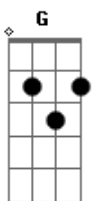

Carly Rae Jepsen - Tell Me

Tom: C

Verse 1:

C Dm F
Tell me
G
Baby is
C Dm F
it yes or no
G
You've got a face
C Dm
that just don't show
F G C Dm F G
What's going on inside
C Dm F
Tell me
G
I swear I'll take
C Dm F
it on the chin
G
Don't sugarcoat
C Dm
where I fit in
F G
Whats going on

Chorus:

Dm
Inside you theres a room
G
A room with a door
C
I finally come knocking
And I've been here before
Dm
Oh I've got this
love for you
G
But what is if for
C F G
If you can't hear me then

Verse 2:

C Dm F G
Tell me

C Dm F
Last chance
G
Hold me in your
C Dm F
arms and say
G
if you want this
C Dm
love to walk away
F
And Tell me and
G C Dm F G
I'll say goodbye

(Repeat Chorus)

Bridge:

A Bb
I'll make it easy
A
I'm counting to 3
Am I something you
Bb
want or someone you need?
C Dm F
Tell me that you want me
G
tell me that you love me baby
C Dm F
Tell me that you want me
G
tell me that you love me
C Dm F
Just tell me that you want me
G
tell me that you love me

Outro:

C Dm F G
Tell me darling
C Dm F
won't you tell me
G C Dm
I'm begging you to tell me
F G C
Tell me and I'll say goodbye

Acordes

© ukulele-chords.com

© ukulele-chords.com

© ukulele-chords.com

© ukulele-chords.com