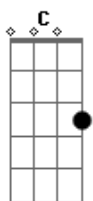

Carly Rae Jepsen - Tell Me

Tom: C

Verse 1:

C Dm F
Tell me
G
Baby is
C Dm F
it yes or no
G
You've got a face
C Dm
that just don't show
F G C Dm F G
What's going on inside
C Dm F
Tell me
G
I swear I'll take
C Dm F
it on the chin
G
Don't sugarcoat
C Dm
where I fit in
F G
Whats going on

Chorus:

Dm
Inside you theres a room
G
A room with a door
C
I finally come knocking
And I've been here before
Dm
Oh I've got this
love for you
G
But what is if for
C F G
If you can't hear me then

Verse 2:

C Dm F G
Tell me

C Dm F
Last chance
G
Hold me in your
C Dm F
arms and say
G
if you want this
C Dm
love to walk away
F
And Tell me and
G C Dm F G
I'll say goodbye

(Repeat Chorus)

Bridge:

A Bb
I'll make it easy
A
I'm counting to 3
Am I something you
Bb
want or someone you need?
C Dm F
Tell me that you want me
G
tell me that you love me baby
C Dm F
Tell me that you want me
G
tell me that you love me
C Dm F
Just tell me that you want me
G
tell me that you love me

Outro:

C Dm F G
Tell me darling
C Dm F
won't you tell me
G C Dm
I'm begging you to tell me
F G C
Tell me and I'll say goodbye

Acordes

© ukulele-chords.com