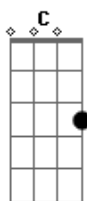

Carly Rae Jepsen - Tell Me

Tom: C

Verse 1:

C Dm F
Tell me
G
Baby is
C Dm F
it yes or no
G
You've got a face
C Dm
that just don't show
F G C Dm F G
What's going on inside
C Dm F
Tell me
G
I swear I'll take
C Dm F
it on the chin
G
Don't sugarcoat
C Dm
where I fit in
F G
Whats going on

Chorus:

Dm
Inside you theres a room
G
A room with a door
C
I finally come knocking
And I've been here before
Dm
Oh I've got this
love for you
G
But what is if for
C F G
If you can't hear me then

Verse 2:

C Dm F G
Tell me

C Dm F
Last chance
G
Hold me in your
C Dm F
arms and say
G
if you want this
C Dm
love to walk away
F
And Tell me and
G C Dm F G
I'll say goodbye

(Repeat Chorus)

Bridge:

A Bb
I'll make it easy
A
I'm counting to 3
Am I something you
Bb
want or someone you need?
C Dm F
Tell me that you want me
G
tell me that you love me baby
C Dm F
Tell me that you want me
G
tell me that you love me
C Dm F
Just tell me that you want me
G
tell me that you love me

Outro:

C Dm F G
Tell me darling
C Dm F
won't you tell me
G C Dm
I'm begging you to tell me
F G C
Tell me and I'll say goodbye

Acordes