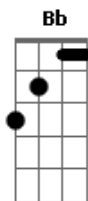

© ukulele-chords.com