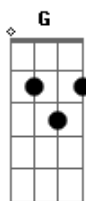

Carly Rae Jepsen - Tell Me

Tom: C

Verse 1:

C Dm F
Tell me
G
Baby is
C Dm F
it yes or no
G
You've got a face
C Dm
that just don't show
F G C Dm F G
What's going on inside
C Dm F
Tell me
G
I swear I'll take
C Dm F
it on the chin
G
Don't sugarcoat
C Dm
where I fit in
F G
Whats going on

Chorus:

Dm
Inside you theres a room
G
A room with a door
C
I finally come knocking
And I've been here before
Dm
Oh I've got this
love for you
G
But what is if for
C F G
If you can't hear me then

Verse 2:

C Dm F G
Tell me

C Dm F
Last chance
G
Hold me in your
C Dm F
arms and say
G
if you want this
C Dm
love to walk away
F
And Tell me and
G C Dm F G
I'll say goodbye

(Repeat Chorus)

Bridge:

A Bb
I'll make it easy
A
I'm counting to 3
Am I something you
Bb
want or someone you need?
C Dm F
Tell me that you want me
G
tell me that you love me baby
C Dm F
Tell me that you want me
G
tell me that you love me
C Dm F
Just tell me that you want me
G
tell me that you love me

Outro:

C Dm F G
Tell me darling
C Dm F
won't you tell me
G C Dm
I'm begging you to tell me
F G C
Tell me and I'll say goodbye

Acordes

© ukulele-chords.com

© ukulele-chords.com

© ukulele-chords.com

© ukulele-chords.com