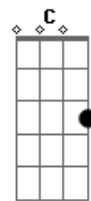

© ukulele-chords.com