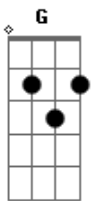

Carly Rae Jepsen - Sour Candy

Tom: G

Intro: 2x: Gm D Em7 C

Gm D Em7 C
Sour candy, endings
Gm D Em7 C
Coffee stained, but aware
Gm D Em7 C
Oh, I'm so tangled up, in my big sunglasses and
Gm D Em7 C
Bed hungry, second day fare

Refrão:

Gm D
No, we went under
Em7 C
The weight was too much to carry in
Gm D
I felt the thunder
Em7 C
Mister, don't look so scared
Gm D
I never knew
Em7 C
I never knew...

Verso 2:

Gm D Em7 C
That I could be so sad, we went under
Gm D Em7 C
Gm D Em7 C
I've been very cautious
Gm D Em7 C
Trying numbness, instead of pain
Gm D Em7 C
You're humour makes me, makes me nauseous
Gm D Em7 C
What a twisted, twisted, twisted game...

Refrão:

Gm D
No, we went under
Em7 C
The weight was too much to carry in
Gm D
I felt the thunder
Em7 C

Mister, don't look so scared
Gm D
I never knew,
Em7 C
I never knew...
Gm D Em7 C
That I could be so sad, we went under

Ponte:

C
Ohh, get yourself home
D
You leave him alone
Em7 D
On second thought,
D
I regret the pink stiletto
D
Oooohhhh
C
Oooohhhh Ho...
Gm D Em7 C
Sour candy, endings
Gm D Em7 C
And I was barely even there...

Gm D
No, we went under
Em7 C
The weight was too much to carry in
Gm D
I felt the thunder
Em7 C
Mister, don't look so scared
Gm D
I never knew
Em7 C
I never knew...
Gm D
That I could be so sad...
Em7
So sad...
C
So sad...
D
We went under...

Acordes

© ukulele-chords.com