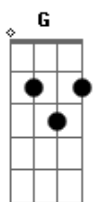

Carly Rae Jepsen - Sour Candy

Tom: G

Intro: 2x: Gm D Em7 C

Gm D Em7 C
Sour candy, endings
Gm D Em7 C
Coffee stained, but aware
Gm D Em7 C
Oh, I'm so tangled up, in my big sunglasses and
Gm D Em7 C
Bed hungry, second day fare

Refrão:

Gm D
No, we went under
Em7 C
The weight was too much to carry in
Gm D
I felt the thunder
Em7 C
Mister, don't look so scared
Gm D
I never knew
Em7 C
I never knew...

Verso 2:

Gm D Em7 C
That I could be so sad, we went under
Gm D Em7 C
Gm D Em7 C
I've been very cautious
Gm D Em7 C
Trying numbness, instead of pain
Gm D Em7 C
You're humour makes me, makes me nauseous
Gm D Em7 C
What a twisted, twisted, twisted game...

Refrão:

Gm D
No, we went under
Em7 C
The weight was too much to carry in
Gm D
I felt the thunder
Em7 C

Mister, don't look so scared

Gm D
I never knew,
Em7 C
I never knew...
Gm D Em7 C
That I could be so sad, we went under

Ponte:

C
Ohh, get yourself home
D
You leave him alone
Em7 D
On second thought,
D
I regret the pink stiletto
D
Oooohhhh
C
Oooohhhh Ho...
Gm D Em7 C
Sour candy, endings
Gm D Em7 C
And I was barely even there...

Gm D
No, we went under
Em7 C
The weight was too much to carry in
Gm D
I felt the thunder
Em7 C
Mister, don't look so scared
Gm D
I never knew
Em7 C
I never knew...
Gm D
That I could be so sad...
Em7
So sad...
C
So sad...
D
We went under...

Acordes

© ukulele-chords.com