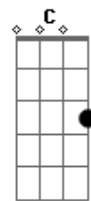

Refrão:

Gm D  
No, we went under  
Em7 C  
The weight was too much to carry in  
Gm D  
I felt the thunder  
Em7 C  
Mister, don't look so scared  
Gm D  
I never knew  
Em7 C  
I never knew...

Verso 2:

Gm D  
No, we went under  
Em7 C  
The weight was too much to carry in  
Gm D  
I felt the thunder  
Em7 C  
Mister, don't look so scared  
Gm D  
I never knew  
Em7 C  
I never knew...  
Gm D  
That I could be so sad...  
Em7  
So sad...  
C  
So sad...  
D  
We went under...