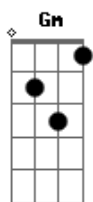

© ukulele-chords.com