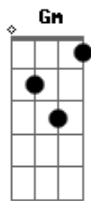

Carly Rae Jepsen - Sour Candy

Tom: G

Intro: 2x: Gm D Em7 C

Gm D Em7 C
Sour candy, endings
Gm D Em7 C
Coffee stained, but aware
Gm D Em7 C
Oh, I'm so tangled up, in my big sunglasses and
Gm D Em7 C
Bed hungry, second day fare

Refrão:

Gm D
No, we went under
Em7 C
The weight was too much to carry in
Gm D
I felt the thunder
Em7 C
Mister, don't look so scared
Gm D
I never knew
Em7 C
I never knew...

Verso 2:

Gm D Em7 C
That I could be so sad, we went under
Gm D Em7 C
Gm D Em7 C
I've been very cautious
Gm D Em7 C
Trying numbness, instead of pain
Gm D Em7 C
You're humour makes me, makes me nauseous
Gm D Em7 C
What a twisted, twisted, twisted game...

Refrão:

Gm D
No, we went under
Em7 C
The weight was too much to carry in
Gm D
I felt the thunder
Em7 C

Mister, don't look so scared
Gm D
I never knew,
Em7 C
I never knew...
Gm D Em7 C
That I could be so sad, we went under

Ponte:

C
Ohh, get yourself home
D
You leave him alone
Em7 D
On second thought,
D
I regret the pink stiletto
D
Oooohhhh
C
Oooohhhh Ho...
Gm D Em7 C
Sour candy, endings
Gm D Em7 C
And I was barely even there...

Gm D
No, we went under
Em7 C
The weight was too much to carry in
Gm D
I felt the thunder
Em7 C
Mister, don't look so scared
Gm D
I never knew
Em7 C
I never knew...
Gm D
That I could be so sad...
Em7
So sad...
C
So sad...
D
We went under...

Acordes

© ukulele-chords.com

© ukulele-chords.com

© ukulele-chords.com

© ukulele-chords.com

© ukulele-chords.com