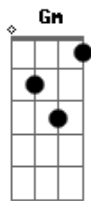

Refrão:

Gm D  
No, we went under  
Em7 C  
The weight was too much to carry in  
Gm D  
I felt the thunder  
Em7 C  
Mister, don't look so scared  
Gm D  
I never knew  
Em7 C  
I never knew...

Verso 2:

Refrão:

Gm D  
No, we went under  
Em7 C  
The weight was too much to carry in  
Gm D  
I felt the thunder  
Em7 C

Mister, don't look so scared  
Gm D  
I never knew,  
Em7 C  
I never knew...  
Gm D Em7 C  
That I could be so sad, we went under

Ponte:

C  
Ohh, get yourself home  
D  
You leave him alone  
Em7 D  
On second thought,  
D  
I regret the pink stiletto  
D  
Oooohhhh  
C  
Oooohhhh Ho...  
Gm D Em7 C  
Sour candy, endings  
Gm D Em7 C  
And I was barely even there...

Gm D  
No, we went under  
Em7 C  
The weight was too much to carry in  
Gm D  
I felt the thunder  
Em7 C  
Mister, don't look so scared  
Gm D  
I never knew  
Em7 C  
I never knew...  
Gm D  
That I could be so sad...  
Em7  
So sad...  
C  
So sad...  
D  
We went under...