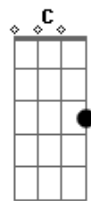

© ukulele-chords.com