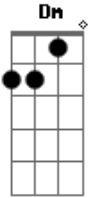

© ukulele-chords.com