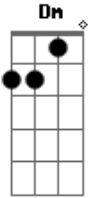

© ukulele-chords.com