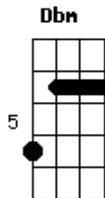

© ukulele-chords.com