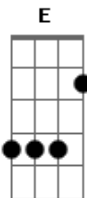

Carbona - Norma Jean

Tom: A
Intro: A (E) D (Dbm) E (Dbm) - 2 vezes

A
Norma Jean was found dead
E D E
By the FBI
A
I don't really believe
E
That girl comitted suicide
A E
All she wanted was some fun
D
Sex, pills and toys
A E
Playing dirty love in the white house
A D A
With the Kennedy boys

D
I guess she heard too much
A
I guess she was too much
E
Norma Jean, You will always be my queen
D
I guess she heard too much
A
I guess she was too much
E
Norma Jean, You will always be my queen

repete intro

A
Norma Jean was found dead
E D E
By the FBI
A
I don't really believe
E
That girl comitted suicide
A E
All she wanted was some fun
D
Sex, pills and toys
A E
Playing dirty love in the white house
A D A
With the Kennedy boys

D
I guess she heard too much
A
I guess she was too much
E
Norma Jean, You will always be my queen
D
I guess she heard too much
A
I guess she was too much
E
Norma Jean, You will always be my
D A E
queeeeeeeeeeeeeeeeeen
D A E
will always be my queeeeeeeeeeeeeeeeeen
D E A
you will always be my queen

Acordes

© ukulele-chords.com

© ukulele-chords.com

© ukulele-chords.com

© ukulele-chords.com