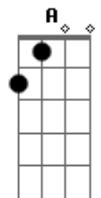

Carbona - Norma Jean

Tom: A
Intro: A (E) D (Dbm) E (Dbm) - 2 vezes

A
Norma Jean was found dead
E D E
By the FBI
A
I don't really believe
E
That girl comitted suicide
A E
All she wanted was some fun
D
Sex, pills and toys
A E
Playing dirty love in the white house
A D A
With the Kennedy boys

D
I guess she heard too much
A
I guess she was too much
E
Norma Jean, You will always be my queen
D
I guess she heard too much
A
I guess she was too much
E
Norma Jean, You will always be my queen

repete intro

A
Norma Jean was found dead
E D E
By the FBI
A
I don't really believe
E
That girl comitted suicide
A E
All she wanted was some fun
D
Sex, pills and toys
A E
Playing dirty love in the white house
A D A
With the Kennedy boys

D
I guess she heard too much
A
I guess she was too much
E
Norma Jean, You will always be my queen
D
I guess she heard too much
A
I guess she was too much
E
Norma Jean, You will always be my
D A E
queeeeeeeeeeeeeeeeeen
D A E
will always be my queeeeeeeeeeeeeeeeeen
D E A
you will always be my queen

Acordes

© ukulele-chords.com