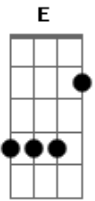

© ukulele-chords.com