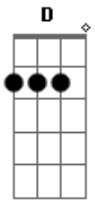

© ukulele-chords.com