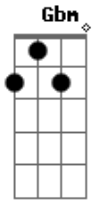

© ukulele-chords.com