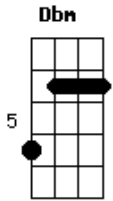

© ukulele-chords.com

© ukulele-chords.com