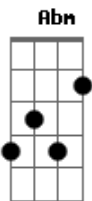

# Caravan Palace - Moonshine

tom:

Intro: B E Eb Abm  
B E Eb Abm

[Primeira Parte]

B E Eb Abm  
You know well, what I've been through  
B E Eb Abm  
Living there without a view  
B E Eb Abm  
Asking why we missed our chance  
B E Eb Abm Db E Eb  
And now I'm looking for something to get by

## Acordes

© ukulele-chords.com

© ukulele-chords.com

© ukulele-chords.com

© ukulele-chords.com

© ukulele-chords.com

© ukulele-chords.com

Satisfied  
Eb Abm Db E  
In my world  
Eb  
I'm looking for