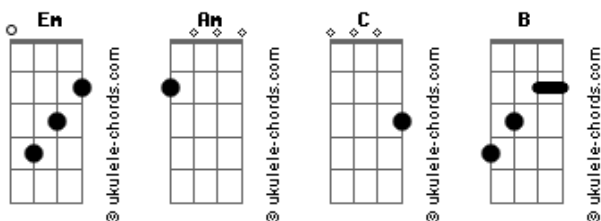

Caravan Palace - Lone Digger

tom:

Em

[Primeira Parte]

Em Am
Hey, brother, what you thinking?
C B
Leave that old record spinning
Em Am
You feel the rhythm, going
C B
(They call it lonely digging)
Em Am
Let's end your time to lay low
C B
Your knees a-bending, so
Em Am
It's time to get up and let go
C B
(You're gonna come undone)

Em Am
Hey, mama, how's it going?
C B
Can't see your body moving
Em Am
Don't leave the party dying
C B
(They call it lonely digging)
Em Am
Your booty shaking, you know
C B
Your head has no right to say no
Em Am C B
Tonight it's "ready, set, go"

[Refrão]

Em
Baby can you move it round the rhythm
Am
So we can get with 'em
C B
To the ground and get us a rock and roll round
Em Am
Just a downtown body body coming with a super-hottie
C B
Let's go, yes, no, hell no
Em
Baby can you move it round the rhythm
Am C
Cause you know we're living in the fast lane, speed up
B Em
It ain't no game, just turn up all the beams
Am C B
When I come up on the scene

[Primeira Parte]

Em Am
Hey, brother, what you thinking?
C B
That good ol' sound is ringing
Em Am
They don't know what they're missing
C B
(They call it lonely digging)

Acordes

Em Am
Let's end your time to lay low
C B
Your knees a-bending, so
Em Am C B
It's time to get up and let go

Em Am
Hey, brother, nice and steady
C B
Put down your drink, you ready
Em Am
It's hard when things get messy
C B
(They call it lonely digging)
Em Am
Your booty shaking, you know
C B
Your head has no right to say no
Em Am C B
Tonight it's "ready, set, go"

[Refrão]

Em
Baby can you move it round the rhythm
Am
So we can get with 'em
C B
To the ground and get us a rock and roll round
Em Am
Just a downtown body body coming with a super-hottie
C B
Let's go, yes, no, hell no
Em
Baby can you move it round the rhythm
Am C
Cause you know we're living in the fast lane, speed up
B Em
It ain't no game, just turn up all the beams
Am C B
When I come up on the scene

(Em Am C B)

[Refrão]

Em
Baby can you move it round the rhythm
Am
So we can get with 'em
C B
To the ground and get us a rock and roll round
Em Am
Just a downtown body body coming with a super-hottie
C B
Let's go, yes, no, hell no
Em
Baby can you move it round the rhythm
Am C
Cause you know we're living in the fast lane, speed up
B Em
It ain't no game, just turn up all the beams
Am C B
When I come up on the scene

[Final] Em Am C B