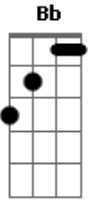

© ukulele-chords.com