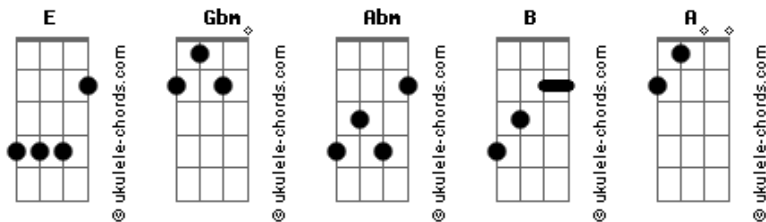

Car Seat Headrest - Martin

tom:

Intro: E E E E
 Gbm E Abm B
 A E Abm B

[Primeira Parte]

Gbm E
 Justin
 Abm B
 I will find you
 A E
 In the winter
 Abm B
 I will find you
 A E
 When the world is asleep inside
 B Gbm
 I will wake my eyes to starlight
 A E
 I will find you
 B Gbm
 I will

[Segunda Parte]

Gbm E
 Justin
 Abm B
 Light is falling
 A E
 In the morning
 Abm B
 Someone's calling
 A E
 I will find strength in your power
 B Gbm
 I'll stop running like a coward
 A E
 I will find you
 B Gbm
 I will
 (A E B Gbm)

[Refrão]

A E B Gbm
 Just when I think I'm gone

Acordes

A E B Gbm
 You change the track I'm on
 A E B Gbm
 Just when I think I'm done
 A E B Gbm
 You burn me up before the dawn

[Terceira Parte]

Gbm E
 Justin
 Abm B
 There's no answer
 A E
 In the end, I know
 Abm B
 There is no answer
 A E
 And when I'm high on things that bug me
 B Gbm
 The morning news and instant coffee
 A E
 I'll forget, and forget, and remember
 B
 Forget, I will never forget
 Gbm
 The way you made me feel
 (A E B Gbm)
 (A E B Gbm)
 (A E B Gbm)
 (A E B Gbm)
 (A E B Gbm)
 (A E B Gbm)

[Final]

A E
 I turn the page
 B Gbm
 Every pen mark leaves a trace
 A E B Gbm
 Stars turn in place
 A E
 I turn the page
 B Gbm
 Every pen mark leaves a trace
 A E
 Stars turn in place
 B Gbm
 I still can see your face