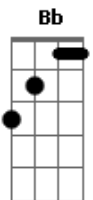

Captain Beyond - Thousand Days of Yesterdays

tom:

Intro: A2 G2 G

[Primeira Parte]

A2 G2 A2 G2
 A thousand days of yesterdays. Time since come and gone
 A2 G2 A2 G2
 A thousand days of yesterdays, are all goodbye, so long
 A2 G2
 Tomorrow comes like wind blown clouds
 A2 G2
 Animals lose the racing grounds
 A2 G2 A2 G2 D2 C2
 Space has just been lost and found, yeah

[Segunda Parte]

A2 G2 A2 G2
 I said soon ... Gonna wake, no sleepy eyes
 A2 G2 A2 G2
 And soon, sun will light the tired sky

Acordes

© ukulele-chords.com

© ukulele-chords.com

A2 G2
 Today is just as soon again
 A2 G2
 Reflections see myself out there
 A2 G2 A2 G2 D2 C2
 Where's the start and where's the end? Yeah