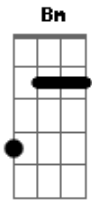

Bm **D**
 There's a key that opens the door
D
 Will you find it and turn it?
Bm **D**
 Take your time, don't take too long
Bm **D**
 There's a map that's washed ashore
D
 Will you find it and burn it?

A
 Unleash your imagination
D7
 Two stars, one constellation
A
 Bright lights just to guide the way
D7
 Can you see what I see in you?

Repeat Chorus 2x

Acordes

© ukulele-chords.com

© ukulele-chords.com

© ukulele-chords.com