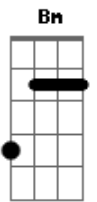

Bm **D**
 There's a key that opens the door
D
 Will you find it and turn it?
Bm **D**
 Take your time, don't take too long
Bm **D**
 There's a map that's washed ashore
D
 Will you find it and burn it?

A
 Unleash your imagination
D7
 Two stars, one constellation
A
 Bright lights just to guide the way
D7
 Can you see what I see in you?

Repeat Chorus 2x

Acordes

© ukulele-chords.com

© ukulele-chords.com

© ukulele-chords.com