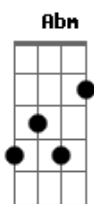

© ukulele-chords.com

Ash and cinders form the afterglow

Dbm

Blowing over

[Terceira Parte]

Dbm

Trying hard to bleed slower, Hear you're sinking low

Dbm

Get lower... Trying hard to bleed slower

[Solo] A Gbm Dbm B

A Gbm Dbm

A Gbm Dbm B

A Gbm Dbm

[Quarta Parte]

A Gbm Dbm B A Gbm Dbm

Zeroes in my hand, and it's time

A Gbm Dbm B A Gbm Dbm

Reach into the sand, come fill me again

[Refrão]

E Gb Abm B

Where you go

Gb E Gb Abm B

Ash and cinders form the afterglow

Dbm

Blowing over

E Gb Abm

Undertow

Gb E Gb Abm B

Ash and cinders light the afterglow

Dbm

Sucking under

[Final]

Dbm

Trying hard to bleed slower, Hear you're sinking low

Dbm

Get lower... Trying hard to bleed slower