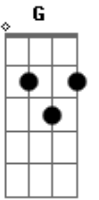

© ukulele-chords.com