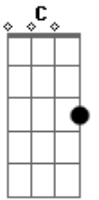

© ukulele-chords.com