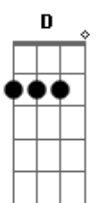

(refrão)

G D
This is real, this is me
A Bm
I'm exactly where I'm supposed to be, now
G D A
Gonna let the light, shine on me
Bm G
Now I've found, who I am
D A
There's no way to hold it in
Em G A
No more hiding who I want to be

This is me

(riff 1)

(verso 2)

Bm G
Do you know what it's like
D A
To feel so in the dark
Bm G
To dream about a life
D A
Where you're the shining star
Bm G

Even though it seems
D A
Like it's too far away
Bm G
I have to believe in myself
D A G A
It's the only way

(chorus) Same ss before
G D
This is real, this is me
A Bm
I'm exactly where I'm supposed to be, now
G D A
Gonna let the light, shine on me
Bm G
Now I've found, who I am
D A
There's no way to hold it in
Em G A
No more hiding who I want to be

This is me

(solo)

G D
You're the voice I hear inside my head
A Bm
The reason that I'm singing
G D A
I need to find you, I gotta find you
Bm G
You're the missing piece I need
D A
The song inside of me
Em G A
I need to find you, I gotta find you

G D
This is real, this is me
A Bm
I'm exactly where I'm supposed to be, now
G D A
Gonna let the light, shine on me
Bm G
Now I've found, who I am
D A
There's no way to hold it in
Em G A
No more hiding who I want to be

This is me

(Mesmos acordes)
You're the missing piece I need
The song inside of me (this is me)
You're the voice I hear inside my head
The reason that I'm singing
Bm G
Now I've found, who I am
D A
There's no way to hold it in
Em G A
No more hiding who I want to be

This is me

Acordes

© ukulele-chords.com