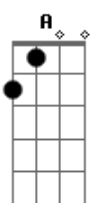

© ukulele-chords.com