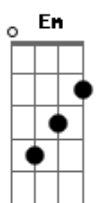

© ukulele-chords.com