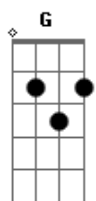

© ukulele-chords.com