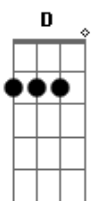

(refrão)

G D
This is real, this is me
A Bm
I'm exactly where I'm supposed to be, now
G D A
Gonna let the light, shine on me
Bm G
Now I've found, who I am
D A
There's no way to hold it in
Em G A
No more hiding who I want to be

This is me

(riff 1)

(verso 2)

Bm G
Do you know what it's like
D A
To feel so in the dark
Bm G
To dream about a life
D A
Where you're the shining star
Bm G

Even though it seems
D A
Like it's too far away
Bm G
I have to believe in myself
D A G A
It's the only way

(chorus) Same ss before
G D
This is real, this is me
A Bm
I'm exactly where I'm supposed to be, now
G D A
Gonna let the light, shine on me
Bm G
Now I've found, who I am
D A
There's no way to hold it in
Em G A
No more hiding who I want to be

This is me

(solo)

G D
You're the voice I hear inside my head
A Bm
The reason that I'm singing
G D A
I need to find you, I gotta find you
Bm G
You're the missing piece I need
D A
The song inside of me
Em G A
I need to find you, I gotta find you

G D
This is real, this is me
A Bm
I'm exactly where I'm supposed to be, now
G D A
Gonna let the light, shine on me
Bm G
Now I've found, who I am
D A
There's no way to hold it in
Em G A
No more hiding who I want to be

This is me

(Mesmos acordes)
You're the missing piece I need
The song inside of me (this is me)
You're the voice I hear inside my head
The reason that I'm singing
Bm G
Now I've found, who I am
D A
There's no way to hold it in
Em G A
No more hiding who I want to be

This is me

Acordes

© ukulele-chords.com