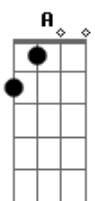

© ukulele-chords.com