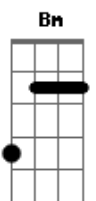

© ukulele-chords.com