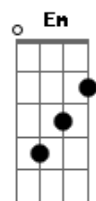

© ukulele-chords.com