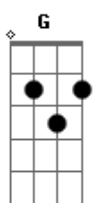

© ukulele-chords.com