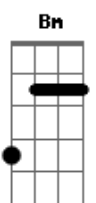

© ukulele-chords.com