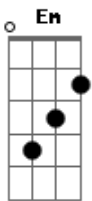

© ukulele-chords.com