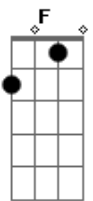

© ukulele-chords.com