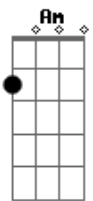

© ukulele-chords.com