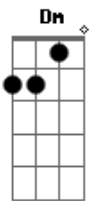

© ukulele-chords.com