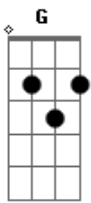

Camila Cabello - Must Be Love

tom: G

Wise men say, only fools rush in
But I took your hand and I jumped right in
I guess everything has a consequence, oh I, I
I get mad, and put on a show
'Cause the high are high but the lows are low
You control me more than you've ever known
But I wouldn't have it any other way

Must be love
Or this wouldn't hurt so much
And I wouldn't think so much
And I could just give you up, up, oh

Must be love
Or this wouldn't hurt so much
And I wouldn't think so much
And I could just give you up, up, oh

I fall hard, that's just how I am
And I bend and break like a rubber band
Everything gets real after two AM
So don't, don't, don't look at me like that
When you're the one that implied that

Am
'Cause I'm gonna look at you right back

C
We fuss and we fight, forget that night
Em
And I wouldn't have it any other way

C
Must be love
G Am Em
Or this wouldn't hurt so much
F C
And I wouldn't think so much
Em F
And I could just give you up, up, oh
C
Must be love
G Am Em
Or this wouldn't hurt so much
F C
And I wouldn't think so much
Em F
And I could just give you up, up, oh

Dm Em F
Love, love, love
G
And I could just give you up

C
Must be love
G Am Em
Or this wouldn't hurt so much (so much)
F C
And I wouldn't think so much
Em F
And I could just give you up, up, oh

C G Am Em
Must be love
Yeah
F C Em F
Must be love
E
L-O-V-E

Acordes

© ukulele-chords.com