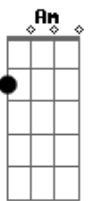

© ukulele-chords.com