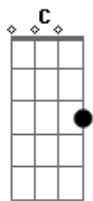

© ukulele-chords.com