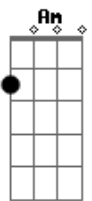

© ukulele-chords.com