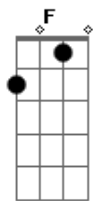

© ukulele-chords.com