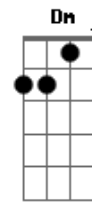

Dm Em F
 Love, love, love
 G
 And I could just give you up

C
 Must be love
 G Am Em
 Or this wouldn't hurt so much (so much)
 F C
 And I wouldn't think so much
 Em F
 And I could just give you up, up, oh

C G Am Em
 Must be love
 Yeah
 F C Em F
 Must be love
 E
 L-O-V-E

Acordes

© ukulele-chords.com

© ukulele-chords.com

© ukulele-chords.com

© ukulele-chords.com

© ukulele-chords.com

© ukulele-chords.com