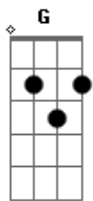

Camila Cabello - Must Be Love

tom:
G
Wise men say, only fools rush in
But I took your hand and I jumped right in
I guess everything has a consequence, oh I, I
I get mad, and put on a show
'Cause the high are high but the lows are low
You control me more than you've ever known
But I wouldn't have it any other way
C
Must be love
G Am Em
Or this wouldn't hurt so much
F C
And I wouldn't think so much
Em F
And I could just give you up, up, oh
C
Must be love
G Am Em
Or this wouldn't hurt so much
F C
And I wouldn't think so much
Em F
And I could just give you up, up, oh
C G
I fall hard, that's just how I am
Am Em
And I bend and break like a rubber band
F C
Everything gets real after two AM
Em F C
So don't, don't, don't look at me like that
G
When you're the one that implied that

Am
'Cause I'm gonna look at you right back
C
We fuss and we fight, forget that night
Em
And I wouldn't have it any other way
C
Must be love
G Am Em
Or this wouldn't hurt so much
F C
And I wouldn't think so much
Em F
And I could just give you up, up, oh
C
Must be love
G Am Em
Or this wouldn't hurt so much
F C
And I wouldn't think so much
Em F
And I could just give you up, up, oh
Dm Em F
Love, love, love
G
And I could just give you up
C
Must be love
G Am Em
Or this wouldn't hurt so much (so much)
F C
And I wouldn't think so much
Em F
And I could just give you up, up, oh
C G Am Em
Must be love
Yeah
F C Em F
Must be love
E
L-O-V-E

Acordes

© ukulele-chords.com