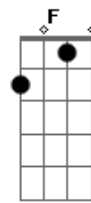

Dm Em F
 Love, love, love
 G
 And I could just give you up

C
 Must be love
 G Am Em
 Or this wouldn't hurt so much (so much)
 F C
 And I wouldn't think so much
 Em F
 And I could just give you up, up, oh

C G Am Em
 Must be love
 Yeah
 F C Em F
 Must be love
 E
 L-O-V-E

Acordes

© ukulele-chords.com

© ukulele-chords.com

© ukulele-chords.com

© ukulele-chords.com

© ukulele-chords.com

© ukulele-chords.com