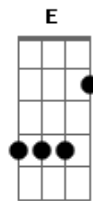

© ukulele-chords.com