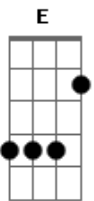

© ukulele-chords.com