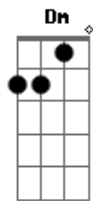

© ukulele-chords.com