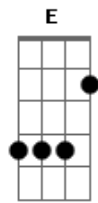

© ukulele-chords.com