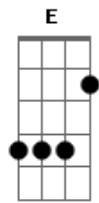

© ukulele-chords.com