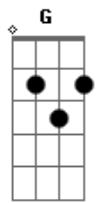

© ukulele-chords.com