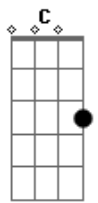

© ukulele-chords.com