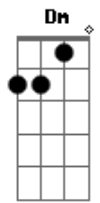

© ukulele-chords.com