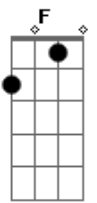

© ukulele-chords.com