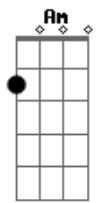

Camila Cabello - Must Be Love

tom:
Am
Wise men say, only fools rush in
But I took your hand and I jumped right in
I guess everything has a consequence, oh I, I
I get mad, and put on a show
'Cause the high are high but the lows are low
You control me more than you've ever known
But I wouldn't have it any other way
C
Must be love
G Am Em
Or this wouldn't hurt so much
F C
And I wouldn't think so much
Em F
And I could just give you up, up, oh
C
Must be love
G Am Em
Or this wouldn't hurt so much
F C
And I wouldn't think so much
Em F
And I could just give you up, up, oh
C G
I fall hard, that's just how I am
Am Em
And I bend and break like a rubber band
F C
Everything gets real after two AM
Em F C
So don't, don't, don't look at me like that
G
When you're the one that implied that

Am
'Cause I'm gonna look at you right back
C
We fuss and we fight, forget that night
Em
And I wouldn't have it any other way
C
Must be love
G Am Em
Or this wouldn't hurt so much
F C
And I wouldn't think so much
Em F
And I could just give you up, up, oh
C
Must be love
G Am Em
Or this wouldn't hurt so much
F C
And I wouldn't think so much
Em F
And I could just give you up, up, oh
Dm Em F
Love, love, love
G
And I could just give you up
C
Must be love
G Am Em
Or this wouldn't hurt so much (so much)
F C
And I wouldn't think so much
Em F
And I could just give you up, up, oh
C G Am Em
Must be love
Yeah
F C Em F
Must be love
E
L-O-V-E

Acordes

© ukulele-chords.com