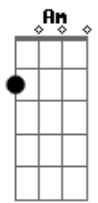

Camila Cabello - Must Be Love

tom:
Am
Wise men say, only fools rush in
But I took your hand and I jumped right in
I guess everything has a consequence, oh I, I
I get mad, and put on a show
'Cause the high are high but the lows are low
You control me more than you've ever known
But I wouldn't have it any other way
C
Must be love
G Am Em
Or this wouldn't hurt so much
F C
And I wouldn't think so much
Em F
And I could just give you up, up, oh
C
Must be love
G Am Em
Or this wouldn't hurt so much
F C
And I wouldn't think so much
Em F
And I could just give you up, up, oh
C G
I fall hard, that's just how I am
Am Em
And I bend and break like a rubber band
F C
Everything gets real after two AM
Em F C
So don't, don't, don't look at me like that
G
When you're the one that implied that

Am
'Cause I'm gonna look at you right back
C
We fuss and we fight, forget that night
Em
And I wouldn't have it any other way
C
Must be love
G Am Em
Or this wouldn't hurt so much
F C
And I wouldn't think so much
Em F
And I could just give you up, up, oh
C
Must be love
G Am Em
Or this wouldn't hurt so much
F C
And I wouldn't think so much
Em F
And I could just give you up, up, oh
Dm Em F
Love, love, love
G
And I could just give you up
C
Must be love
G Am Em
Or this wouldn't hurt so much (so much)
F C
And I wouldn't think so much
Em F
And I could just give you up, up, oh
C G Am Em
Must be love
Yeah
F C Em F
Must be love
E
L-O-V-E

Acordes

© ukulele-chords.com