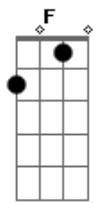

© ukulele-chords.com