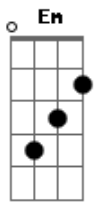

© ukulele-chords.com