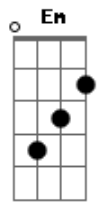

© ukulele-chords.com