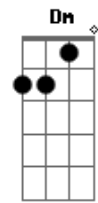

© ukulele-chords.com