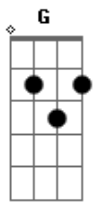

© ukulele-chords.com