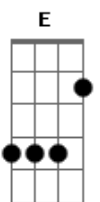

© ukulele-chords.com