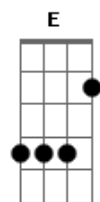

© ukulele-chords.com