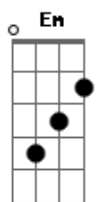

© ukulele-chords.com