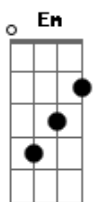

© ukulele-chords.com