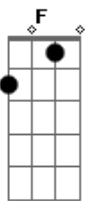

Bb Gm
Look at what you've done
Dm C
Stand still, fallin' away from me
Bb Gm
When it takes so long
Dm C
Fire's out, what do you want to be?
Bb Gm
I'm holdin' on
Dm C
Myself was never enough for me
Bb Gm
Gotta be so strong
Dm
There's a power in what you do
C
Now, every other day I'll be watching you

Refrão (Intro e base juntos - Bb Gm)

Dm
Show you what it feels like
C
Now I'm on the outside
(Bb Gm)

Dm C
We did everything right, now I'm on the outside
(Bb Gm)

Dm
Show you what it feels like
C
Now I'm on the outside
(Bb Gm)

Dm C
We did everything right, now I'm on the outside
Batida 2x: Bb Gm Dm C

Bb Gm
Though you give me no reason
Dm
For me to stay close to you
C
Tell me what lovers do
Bb Gm
How are we still breathing?
Dm
It's never for us to choose
C
I'll be the strength in you
Bb Gm
I'm holdin' on

Dm C
Myself was never enough for me
Bb Gm
Gotta be so strong
Dm
There's a power in what you do
C
Now, every other day I'll be watching you

Refrão: (Intro e base juntos - Bb Gm)

Dm
Show you what it feels like
C
Now I'm on the outside
(Bb Gm)

Dm C
We did everything right, now I'm on the outside
(Bb Gm)

Dm
Show you what it feels like
C
Now I'm on the outside
(Bb Gm)

Dm C
We did everything right, now I'm on the outside
Batida (2x): Bb Gm Dm C

(Bb Gm)
Dm
I'll show you what it feels like
C
Now I'm on the outside
(Bb Gm)

Dm C
I'll show you what it feels like
Refrão Final:

(Bb Gm)
Dm
Show you what it feels like
C
Now I'm on the outside
(Bb Gm)

Dm C
We did everything right, now I'm on the outside
Batida Final: Bb Gm Dm C (4x)

Acordes

© ukulele-chords.com