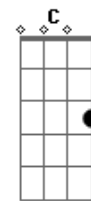

© ukulele-chords.com