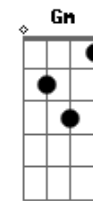

© ukulele-chords.com