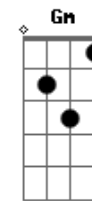

© ukulele-chords.com