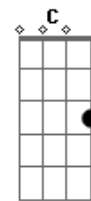

© ukulele-chords.com