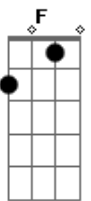

Bb Gm
Look at what you've done
Dm C
Stand still, fallin' away from me
Bb Gm
When it takes so long
Dm C
Fire's out, what do you want to be?
Bb Gm
I'm holdin' on
Dm C
Myself was never enough for me
Bb Gm
Gotta be so strong
Dm
There's a power in what you do
C
Now, every other day I'll be watching you

Refrão (Intro e base juntos - Bb Gm)

Dm
Show you what it feels like
C
Now I'm on the outside
(Bb Gm)

Dm C
We did everything right, now I'm on the outside
(Bb Gm)

Dm
Show you what it feels like
C
Now I'm on the outside
(Bb Gm)

Dm C
We did everything right, now I'm on the outside
Batida 2x: Bb Gm Dm C

Bb Gm
Though you give me no reason
Dm
For me to stay close to you
C
Tell me what lovers do
Bb Gm
How are we still breathing?
Dm
It's never for us to choose
C
I'll be the strength in you
Bb Gm
I'm holdin' on

Dm C
Myself was never enough for me
Bb Gm
Gotta be so strong
Dm
There's a power in what you do
C
Now, every other day I'll be watching you

Refrão: (Intro e base juntos - Bb Gm)

Dm
Show you what it feels like
C
Now I'm on the outside
(Bb Gm)

Dm C
We did everything right, now I'm on the outside
(Bb Gm)

Dm
Show you what it feels like
C
Now I'm on the outside
(Bb Gm)

Dm C
We did everything right, now I'm on the outside
Batida (2x): Bb Gm Dm C

(Bb Gm)

Dm
I'll show you what it feels like
C
Now I'm on the outside
(Bb Gm)

Dm C
I'll show you what it feels like
Refrão Final:

(Bb Gm)

Dm
Show you what it feels like
C
Now I'm on the outside
(Bb Gm)

Dm C
We did everything right, now I'm on the outside
Batida Final: Bb Gm Dm C (4x)

Acordes

© ukulele-chords.com