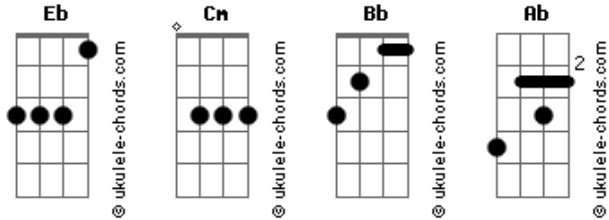

# Calvin Harris - Blame

Tom: **Eb**  
Intro:

**Cm**  
Can't be sleeping  
**Eb**  
Keep on waking  
**Bb** **Ab**  
Without the woman next to me  
**Cm**  
Guilt is burning  
**Eb**  
Inside I'm hurting  
**Bb** **Ab**  
This ain't a feeling I can keep

Refrão:

So blame it on the night iight **Cm** **Eb**  
**Bb**  
Don't blame it on me  
**Bb**  
Don't blame it on me  
**Cm** **Eb**  
Blame it on the night iight  
**Bb**  
Don't blame it on me  
**Bb**  
Don't blame it on me  
**Cm** **Eb**  
Blame it on the night iight  
**Bb**  
Don't blame it on me  
**Bb**

## Acordes

Don't blame it on me

Riff depois do refrão: 2x

**Cm** **Eb**  
Can't you see it, I was manipulated  
**Bb** **Ab**  
I had to let her through the door  
**Cm**  
I had no choice in this  
**Eb**  
I was the friend she missed  
**Bb** **Ab**  
She needed me to talk