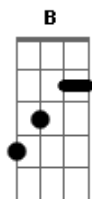

© ukulele-chords.com