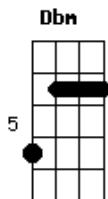

© ukulele-chords.com