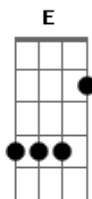

© ukulele-chords.com