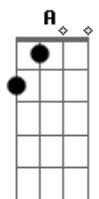

tom:

Intro: **Dbm A E**
Dbm A E

Only you, you you
Only you, you you

[Primeira Parte]

I remember in the school yard **Dbm**
The children didn't understand **Dbm**
So they bullied me with silence **Dbm**

Just for being who I am **Dbm**

So I got good at keeping secrets **Dbm**
I used to blend in with the crowd **Dbm**
On the inside I was screaming **Dbm**
With you I did not have to hide

[Refrão]

Only you, could see that I was hurting **A B E**
Only you, ever cared to understand **A B E**
Always know, that I'd do the same **Dbm**
I'd do anything for you, my friend **A B E**
It's true **A B E**

[Segunda Parte]

I used to stare up at the ceiling **Dbm A E Dbm**
Wide awake all through the night **Dbm**
Why the world was busy sleeping **Dbm**
I was so caught up in my mind **A E**

[Refrão]

Only you, could see that I was hurting **A B E**

Only you, ever cared to understand **A B E**
Always know, that I'd do the same **A B**
I'd do anything for you, my friend **Dbm**
It's true **A B E**
So true **A B E**

[Terceira Parte]

When I'm all alone **Gbm**
A million miles away from home **A**
Would you stand with me? **Dbm**
You'll always be **B**
My rock and shoulder to lean on **Gbm**
Every hope I have is gone **A**
I'll turn to you **Dbm**
You know it's true **B**

[Refrão Final]

Only you, could see that I was hurting **A B E**
Only you, ever cared to understand **A B E**
Always know, that I'd do the same **A B**
I'd do anything for you, my friend **Dbm**
It's true **A B E**
So true **A B E**
And I know **A**
'Til the bitter end **B**
Dbm
I'd be proud to call you, my best friend **Dbm**
It's true **A B E**
Dbm A E
You, you you
Only you, you you
Dbm A E
You, you you
Only you, you you

Acordes