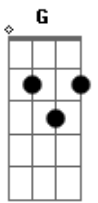

But I wish that you could see you through my eyes ^{Am} ^F ^C

You're amazing in your heart out to the surface ^{Am} ^F ^C

Don't cover up the pain you feel inside ^{Dm} ^{Dm7} ^{Dm}

'Cause you can tell me anything I promise, I, oh ^{Dm} ^{Dm7} ^G ^D

'Cause I want you ^C
^{Bm-} ^{Am}

Acordes

© ukulele-chords.com

© ukulele-chords.com

© ukulele-chords.com

© ukulele-chords.com

© ukulele-chords.com

© ukulele-chords.com

© ukulele-chords.com

© ukulele-chords.com

And all your flaws

If you're looking for perfection ^F

Take a look in your reflection ^G

'Cause I got mine ^C

But I want yours ^{Bm-} ^{Am}

And if you feel like you ain't beautiful ^F