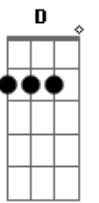

'Cause I want you ^C
^{Bm-} ^{Am}

Acordes

© ukulele-chords.com

© ukulele-chords.com

© ukulele-chords.com

© ukulele-chords.com

© ukulele-chords.com

© ukulele-chords.com

© ukulele-chords.com

© ukulele-chords.com

And all your flaws

If you're looking for perfection ^F

Take a look in your reflection ^G

'Cause I got mine ^C

But I want yours ^{Bm-} ^{Am}

And if you feel like you ain't beautiful ^F