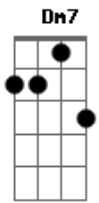

But I wish that you could see you through my eyes ^{Am} ^F ^C

You're amazing in your heart out to the surface ^{Am} ^F ^C

Don't cover up the pain you feel inside ^{Dm} ^{Dm7} ^{Dm}

'Cause you can tell me anything I promise, I, oh ^{Dm} ^{Dm7} ^G ^D

'Cause I want you ^C
^{Bm-} ^{Am}

Acordes

© ukulele-chords.com

© ukulele-chords.com

© ukulele-chords.com

© ukulele-chords.com

© ukulele-chords.com

© ukulele-chords.com

© ukulele-chords.com

© ukulele-chords.com

And all your flaws

If you're looking for perfection ^F

Take a look in your reflection ^G

'Cause I got mine ^C

But I want yours ^{Bm-} ^{Am}

And if you feel like you ain't beautiful ^F