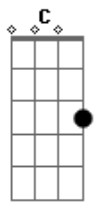

But I wish that you could see you through my eyes ^{Am} ^F ^C

You're amazing in your heart out to the surface ^{Am} ^F ^C

Don't cover up the pain you feel inside ^{Dm} ^{Dm7} ^{Dm}

'Cause you can tell me anything I promise, I, oh ^{Dm} ^{Dm7} ^G ^D

'Cause I want you ^C
^{Bm-} ^{Am}

Acordes

© ukulele-chords.com

© ukulele-chords.com

© ukulele-chords.com

© ukulele-chords.com

© ukulele-chords.com

© ukulele-chords.com

© ukulele-chords.com

© ukulele-chords.com

And all your flaws

If you're looking for perfection ^F

Take a look in your reflection ^G

'Cause I got mine ^C

But I want yours ^{Bm-} ^{Am}

And if you feel like you ain't beautiful ^F