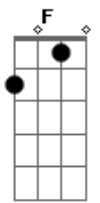

But I wish that you could see you through my eyes ^{Am} ^F ^C

You're amazing in your heart out to the surface ^{Am} ^F ^C

Don't cover up the pain you feel inside ^{Dm} ^{Dm7} ^{Dm}

'Cause you can tell me anything I promise, I, oh ^{Dm} ^{Dm7} ^G ^D

'Cause I want you ^C
^{Bm-} ^{Am}

Acordes

© ukulele-chords.com

© ukulele-chords.com

© ukulele-chords.com

© ukulele-chords.com

© ukulele-chords.com

© ukulele-chords.com

© ukulele-chords.com

© ukulele-chords.com

And all your flaws

If you're looking for perfection ^F

Take a look in your reflection ^G

'Cause I got mine ^C

But I want yours ^{Bm-} ^{Am}

And if you feel like you ain't beautiful ^F