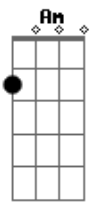

But I wish that you could see you through my eyes ^{Am} ^F ^C

You're amazing in your heart out to the surface ^{Am} ^F ^C

Don't cover up the pain you feel inside ^{Dm} ^{Dm7} ^{Dm}

'Cause you can tell me anything I promise, I, oh ^{Dm} ^{Dm7} ^G ^D

'Cause I want you ^C
^{Bm-} ^{Am}

Acordes

© ukulele-chords.com

© ukulele-chords.com

© ukulele-chords.com

© ukulele-chords.com

© ukulele-chords.com

© ukulele-chords.com

© ukulele-chords.com

© ukulele-chords.com

And all your flaws

If you're looking for perfection ^F

Take a look in your reflection ^G

'Cause I got mine ^C

But I want yours ^{Bm-} ^{Am}

And if you feel like you ain't beautiful ^F