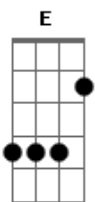

Calpurnia - City Boy

Tom: E
Intro: E B7 A
E B7 A

E B7
When I walk around my room
A E
There is nothing else to say
E B7
When I walk around my room
A E
Everything will be okay
Ow-uh!

(A A7 D A)

D A
I am a city boy
D A
You are a city girl
D A
You date the city tool
D A
I am a city fool
E B7 G A E
I am a city boy
B7 G A
City boy
(One, two, three, four!)

(E B7 A E)

E B7
When you have an artistic view
A
It'll rub off on your take
E B
When you answer to a bunch of dudes
A E
You should run away

(A A7 D)

D A
I am a city boy
D A
You are a city girl
D A
You date the city tool
D A
I am a city fool
E B7 G A
I am a city fool
E B7 G
I am a city fool
A E B7 G
I am a, I am a city fool
A E B7 G A
I am a, I am a city, city fool

Acordes

© ukulele-chords.com