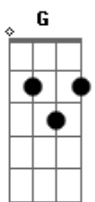

© ukulele-chords.com