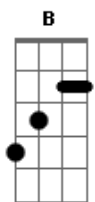

© ukulele-chords.com