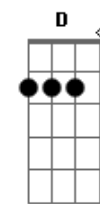

© ukulele-chords.com