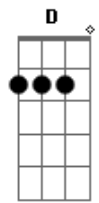

© ukulele-chords.com