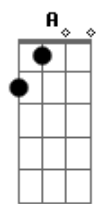

© ukulele-chords.com