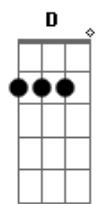

© ukulele-chords.com