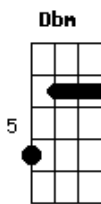

© ukulele-chords.com

© ukulele-chords.com