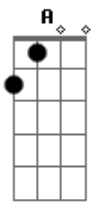

© ukulele-chords.com