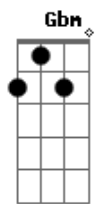

Calpurnia - Cell

Tom: E

[Primeira Parte]

E Hey man looks like you crossed my mind Db B
E I haven't seen you since our last crime Db B
E Different doctors look at your face
Db And you keep looking to them for grace B
E You best be looking behind Db B

[Refrão]

A B Gbm E A B I'd love to see
E B Who called who bawled
A B Gbm E Don't call it chastity
E B A B Gbm E A B Believe me believe my voice went hoarse on me
E B A We could talk and talk about the rhapsody
B About the rhapsody

[Segunda Parte]

E Dbm B Hey man I like the look of you
E Dbm B I know your brains are stuck together with glue
E Do you like the look in my eyes
Dbm B I know it makes you horrified
E Db B You best be looking behind

[Refrão]

A B Gbm E A B

I'd love to see E B
Who called who bawled A B Gbm E A B
Don't call it chastity E B A B Gbm E A
Believe me believe my voice went hoarse on me B E B A
We could talk and talk about the rhapsody B
About the rhapsody

[Ponte]

Gbm Didn't mind the wait
D A Til I ripped off the tape
Gbm Locking all my doors
E I can't give you anymore
D A I can't give you anymore
(E Dbm B)
(Dbm B A)

[Refrão]

A I'd love to see
E B Who called who bawled
A B Gbm E A B Don't call it chastity
E B A E A Believe me believe my voice went hoarse on me
E B We could talk and talk about the
A Rhapsody
B About the rhapsody
(E)

Acordes

© ukulele-chords.com

© ukulele-chords.com

© ukulele-chords.com

© ukulele-chords.com

© ukulele-chords.com

© ukulele-chords.com

© ukulele-chords.com