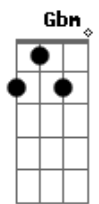

Calpurnia - Cell

Tom: E

[Primeira Parte]

E Hey man looks like you crossed my mind Db B
E I haven't seen you since our last crime Db B
E Different doctors look at your face
Db And you keep looking to them for grace B
E You best be looking behind Db B

[Refrão]

A B Gbm E A B I'd love to see
E B Who called who bawled
A B Gbm E Don't call it chastity
E B A B Gbm E A B Believe me believe my voice went hoarse on me
E B A We could talk and talk about the rhapsody
B About the rhapsody

[Segunda Parte]

E Dbm B Hey man I like the look of you
E Dbm B I know your brains are stuck together with glue
E Do you like the look in my eyes
Dbm B I know it makes you horrified
E Db B You best be looking behind

[Refrão]

A B Gbm E A B

I'd love to see E B
Who called who bawled A B Gbm E A B
Don't call it chastity E B A B Gbm E A
Believe me believe my voice went hoarse on me B E B A
We could talk and talk about the rhapsody B
About the rhapsody

[Ponte]

Gbm Didn't mind the wait
D A Til I ripped off the tape
Gbm Locking all my doors
E I can't give you anymore
D A I can't give you anymore
(E Dbm B)
(Dbm B A)

[Refrão]

A I'd love to see
E B Who called who bawled
A B Gbm E A B Don't call it chastity
E B A E A Believe me believe my voice went hoarse on me
E B We could talk and talk about the
A Rhapsody
B About the rhapsody
(E)

Acordes

© ukulele-chords.com

© ukulele-chords.com

© ukulele-chords.com

© ukulele-chords.com

© ukulele-chords.com

© ukulele-chords.com

© ukulele-chords.com