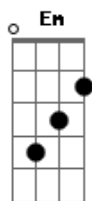

© ukulele-chords.com