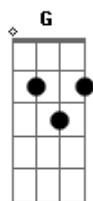

© ukulele-chords.com