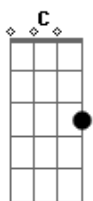

Cake - Up So Close

Tom: C

Am Dm
Up so close, I never get to see your face.
G C Em
Microscope, I might as well be out in space.
Am Dm
Up so close, I never get to see the view.
G C Em
Down your throat, I'm never sure if it's still you.
Am Dm
Up your nose, down to your toes.
G C Em
In your mouth, way down south.
Am Dm
Up so close, it seems I only think of you.
G C Em
Up so close, I never see the sky so blue.

F G
I only wanted to be sure

Am
That what it was was really pure.
Dm
I put my face down in the cake.
F
My feet were flailing in a lake.
(Strum F for a bit)
Am Dm
Up so close, I never get to see your face.
G C Em
Microscope, I might as well be out in space.
Am Dm
Up so close, I never get to see you.
G C Em
Microscope, I'm never sure if it's still you.
All the instrumental fills and the outro are
Am - Dm - G - C - Em

Acordes

© ukulele-chords.com