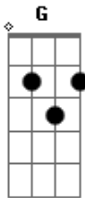

Cake - End Of The Movie

Tom: G

"End of the Movie"

Tabbed by: Primusfan Davey (w/ help of G677's tab)

The picking pattern and solo done by ear. Chords taken from G677's tab.

Picking pattern:

G D Em C

Intro: G for two measures.

G
People you love
D Em
Will turn their backs on you
C G
You'll lose your hair
D
Your teeth
Em C
Your knife will fall out of its sheath
G D
But you still don't like to leave before the end of the movie
G D Em C
People you hate will get their hooks into you
G
They'll pull you down
D
You'll frown
Em C

They'll tar you and drag you through town
G D G

D
But you still don't like to leave before the end of the movie
G D G

No you still don't like to leave before the end of the show

(Pause one measure)

INSTRUMENTAL

G D Em C x3

Accordion Solo:

Did this by ear. I'm almost 100% positive it's right.

G D Em C
People you hate will get their hooks into you
G

They'll pull you down
D

You'll frown
Em C

They'll tar you and drag you through town
G D G

D
But you still don't like to leave before the end of the movie
G D G

No you still don't like to leave before the end of the show

Acordes