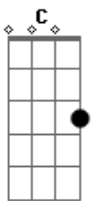

Cage The Elephant - Take It Or Leave It

Tom: C

(Guitarra) Palm Muted

Intro: (Guitarra com Plm Muted Dobrando com o Baixo)

Verso:

C Dm
Baby you should know by now that I'm right?, for you.
C Dm
But every time I step to you, you change? your tune.
C
Sweet wheel of death keeps us holding our breathe.
Dm
I step to the right, you move to the left.
C
Unless no one else.
Dm - G
I'd rather die to myself.

Refrão:

C F Dm G
Oh why, won't you make up your mind?
Em Dm Em Dm C
I think I must confess.
F Dm G
I'm starting to unwind.
Em Dm Em Dm Em Dm C
I been trippin' over you.
F Dm G
So tell me something new.
Em Dm Em Dm Em
Take it or leave it?.

Interludio: C Dm

Verso:

C Dm
Maybe I should pack my things and move on?
C Dm
Maybe I'm foolin' myself and you're already gone?
C

Watching the flames wither and fade.
Dm
Trying to make sense of the look on your face.
C
I'm down, I'm an itch.
Dm G
Just playin' that I can hold on.

Refrão:

C F Dm G
Oh why, won't you make up your mind?
Em Dm Em Dm C
I think I must confess.
F Dm G
I'm starting to unwind.
Em Dm Em Dm Em Dm C
I been trippin' over you.
F Dm G
So tell me something new.
Em Dm Em Dm Em
Take it or leave it?.

Solo: C Dm

Ponte:

C
Baby please.
Dm
Oh baby please.
C Dm
Stay with me or cut me free.
Dm
It's all of me.

Refrão:

C F Dm G
Oh why, won't you make up your mind?
Em Dm Em Dm C
I think I must confess.
F Dm G
I'm starting to unwind.
Em Dm Em Dm Em Dm C
I been trippin' over you.
F Dm G
So tell me something new.
Em Dm Em Dm Em
Take it or leave it?.

Acordes

© ukulele-chords.com