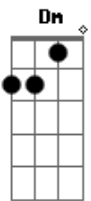

© ukulele-chords.com