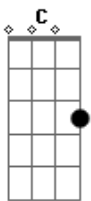

Cage The Elephant - Take It Or Leave It

Tom: C

(Guitarra) Palm Muted

Intro: (Guitarra com Plm Muted Dobrando com o Baixo)

Verso:

C Dm
Baby you should know by now that I'm right?, for you.
C Dm
But every time I step to you, you change? your tune.
C
Sweet wheel of death keeps us holding our breathe.
Dm
I step to the right, you move to the left.
C
Unless no one else.
Dm - G
I'd rather die to myself.

Refrão:

C F Dm G
Oh why, won't you make up your mind?
Em Dm Em Dm C
I think I must confess.
F Dm G
I'm starting to unwind.
Em Dm Em Dm Em Dm C
I been trippin' over you.
F Dm G
So tell me something new.
Em Dm Em Dm Em
Take it or leave it?.

Interludio: C Dm

Verso:

C Dm
Maybe I should pack my things and move on?
C Dm
Maybe I'm foolin' myself and you're already gone?
C

Watching the flames wither and fade.

Dm
Trying to make sense of the look on your face.
C
I'm down, I'm an itch.

Dm G
Just playin' that I can hold on.

Refrão:

C F Dm G
Oh why, won't you make up your mind?
Em Dm Em Dm C
I think I must confess.
F Dm G
I'm starting to unwind.
Em Dm Em Dm Em Dm C
I been trippin' over you.
F Dm G
So tell me something new.
Em Dm Em Dm Em
Take it or leave it?.

Solo: C Dm

Ponte:

C
Baby please.
Dm
Oh baby please.
C Dm
Stay with me or cut me free.
Dm
It's all of me.

Refrão:

C F Dm G
Oh why, won't you make up your mind?
Em Dm Em Dm C
I think I must confess.
F Dm G
I'm starting to unwind.
Em Dm Em Dm Em Dm C
I been trippin' over you.
F Dm G
So tell me something new.
Em Dm Em Dm Em
Take it or leave it?.

Acordes

© ukulele-chords.com