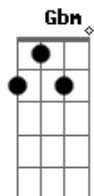

© ukulele-chords.com