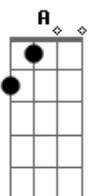

A Dbm Gbm
In my life I have seen

People walking to the seat
Dbm Gbm
Just to find memory

Plagued my constant misery
Dbm Gbm
Their eyes cast down

Bm A
Fixed upon the ground
Dbm Gbm Bm
Their eyes cast down

Refrão:
E
I'll keep my eyes
A Dbm A Dbm
fixed on the sun

A Dbm
Shake me down

A Dbm
Cut my hair on
A
a silver cloud
Dbm
Broken sound
A Dbm
Softly laying on the
A Dbm
ground oh oohh

A Dbm
Not alot of people left
A Dbm A Dbm
around oh oohh oh oohh

A Dbm Gbm
In my past bitter sweet

Found no love between the sheets
Bm A
A Dbm Gbm
Take the blood broken dreams

Bm A
Lonely times indeed

Dbm Gbm
With eyes cast down

Bm A
Fixed upon the ground

Dbm Gbm Bm
With eyes cast down

Refrão:
E
I'll keep my eyes
A E
fixed on the sun

E
Turn back no it's
A E
time for me to let go

E
Way down had to
A E
find a place to lay low

E
Lamp shade turning
right into a lamp post

(Gbm Dbm E A Dbm E A Dbm E Gbm) (4x)

E Gbm
Walk around the corner

A
Never saw it coming still

E Gbm
I try to make a move

A
It almost stopped me from belief

E Gbm
I don't wanna know the future

A
I'm like rolling thunder

D A
Even on a cloudy day

E Gbm
Even on a cloudy day

D A
Even on a cloudy day

E Gbm
Even on a cloudy day

D A
Even on a cloudy day

E Gbm
Even on a cloudy day

D A
Even on a cloudy day

E
I'll keep my eyes fixed on the
I'll keep my eyes fixed on the
A Dbm (4x)
I'll keep my eyes fixed on the sun

A Dbm
Shake me down

A Dbm
Not a lot of people
A
left around

Dbm A Dbm A
oh ooh oh oo

Acordes