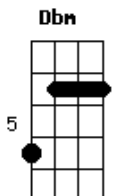

© ukulele-chords.com