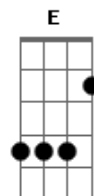

Cage The Elephant - Shake Me Down

Tom: A
Intro: 4x: A Dbm

A Dbm
Shake me down

A
Not alot of
Dbm A
people left around

Who know's now
A Dbm
Softly laying on
A Dbm A
the ground oh oohh

Not alot of people left
A Dbm A Dbm
around oh oohh oh oohh

A Dbm Gbm
In my life I have seen

People walking to the seat
Dbm Gbm
Just to find memory

Plagued my constant misery
Dbm Gbm
Their eyes cast down

Bm A
Fixed upon the ground
Dbm Gbm Bm
Their eyes cast down

Refrão:
E
I'll keep my eyes
A Dbm A Dbm
fixed on the sun

A Dbm
Shake me down

A Dbm
Cut my hair on
A
a silver cloud
Dbm
Broken sound
A Dbm
Softly laying on the
A Dbm
ground oh oohh

A Dbm
Not alot of people left
A Dbm A Dbm
around oh oohh oh oohh

A Dbm Gbm
In my past bitter sweet

Found no love between the sheets
Bm A
A Dbm Gbm
Take the blood broken dreams

Bm A
Lonely times indeed

Dbm Gbm
With eyes cast down

Bm A
Fixed upon the ground

Dbm Gbm Bm
With eyes cast down

Refrão:
E
I'll keep my eyes
A E
fixed on the sun

E
Turn back no it's
A E
time for me to let go

E
Way down had to
A E
find a place to lay low

E
Lamp shade turning
right into a lamp post

(Gbm Dbm E A Dbm E A Dbm E Gbm) (4x)

E Gbm
Walk around the corner

A
Never saw it coming still

E Gbm
I try to make a move

A
It almost stopped me from belief

E Gbm
I don't wanna know the future

A
I'm like rolling thunder

D A
Even on a cloudy day

E Gbm
Even on a cloudy day

D A
Even on a cloudy day

E Gbm
Even on a cloudy day

D A
Even on a cloudy day

E Gbm
Even on a cloudy day

D A
Even on a cloudy day

E
I'll keep my eyes fixed on the
I'll keep my eyes fixed on the
A Dbm (4x)
I'll keep my eyes fixed on the sun

A Dbm
Shake me down

A Dbm
Not a lot of people
A
left around

Dbm A Dbm A
oh ooh oh oo

Acordes

© ukulele-chords.com

© ukulele-chords.com

© ukulele-chords.com

© ukulele-chords.com

© ukulele-chords.com

© ukulele-chords.com