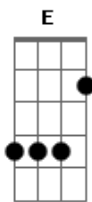

© ukulele-chords.com