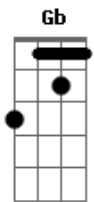

© ukulele-chords.com