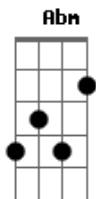

© ukulele-chords.com

© ukulele-chords.com