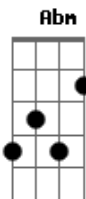

© ukulele-chords.com