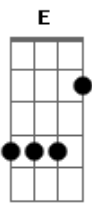

© ukulele-chords.com