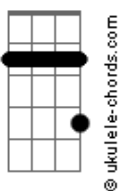

Cage The Elephant - Cigarette Daydreams

Tom: D
Intro: D D7M Em G A

Verse

D D7M
Did you stand there all alone
Em G A
Oh I cannot explain what's going down
D D7M
I can see you standing next to me
Em G A
In and out somewhere else right now

Bm D G
If you can find a reason, a reason to say
Gb7
Standing in the pouring rain

Instrumental

(Em A Em D A) (2x)

Chorus out

Acordes

D7M

D

Em