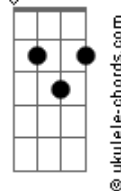

Cage The Elephant - Cigarette Daydreams

Tom: D
Intro: D D7M Em G A

Verse

D D7M
Did you stand there all alone
Em G A
Oh I cannot explain what's going down
D D7M
I can see you standing next to me
Em G A
In and out somewhere else right now

D D7M Bm
You sigh look away
G A
I can see it clear as day
D D7M Bm
Close your eyes so afraid
G A
Hide behind that baby face

D D7M Bm Em

Chorus

Bm D
You can drive all night
G Gb7
Looking for the answers in the pouring rain
Bm D G
You wanna find peace of mind
Gb7
Looking for the answer

D D7M Em G A

-----
verse 2

D D7M
Funny how it seems like yesterday
Em G A

As I recall you were looking out of place
D D7M
Gathered up your things and slipped away
Em G A
No time at all I followed you into the hall

D D7M Bm
Cigarette daydream
G A
You were only seventeen
D D7M Bm
Soft speak with a mean streak
G A
Nearly brought me to my knees

(D D7M Bm Em)

Chorus

Bm D
You can drive all night
G Gb7
Looking for the answers in the pouring rain
Bm D G
You wanna find peace of mind
Gb7
Looking for the answer
Bm D G
If we could find a reason, a reason to change
Gb7
Looking for the answer

Bm D G
If you can find a reason, a reason to say
Gb7
Standing in the pouring rain

Instrumental

(Em A Em D A) (2x)

Chorus out

Acordes

G