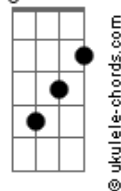

Cage The Elephant - Cigarette Daydreams

Tom: D
Intro: D D7M Em G A

Verse

D D7M
Did you stand there all alone
Em G A
Oh I cannot explain what's going down
D D7M
I can see you standing next to me
Em G A
In and out somewhere else right now

D D7M Bm
You sigh look away
G A
I can see it clear as day
D D7M Bm
Close your eyes so afraid
G A
Hide behind that baby face

D D7M Bm Em

Chorus

Bm D
You can drive all night
G Gb7
Looking for the answers in the pouring rain
Bm D G
You wanna find peace of mind
Gb7
Looking for the answer

D D7M Bm
Cigarette daydream
G A
You were only seventeen
D D7M Bm
Soft speak with a mean streak
G A
Nearly brought me to my knees

(D D7M Bm Em)

Chorus

Bm D
You can drive all night
G Gb7
Looking for the answers in the pouring rain
Bm D G
You wanna find peace of mind
Gb7
Looking for the answer
Bm D G
If we could find a reason, a reason to change
Gb7
Looking for the answer

Bm D G
If you can find a reason, a reason to say
Gb7
Standing in the pouring rain

Instrumental

(Em A Em D A) (2x)

Chorus out

Acordes

D7M

D

Em