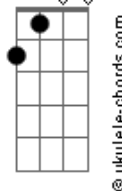

Cage The Elephant - Cigarette Daydreams

Tom: D
Intro: D D7M Em G A

Verse

D D7M
Did you stand there all alone
Em G A
Oh I cannot explain what's going down
D D7M
I can see you standing next to me
Em G A
In and out somewhere else right now

D D7M Bm
You sigh look away
G A
I can see it clear as day
D D7M Bm
Close your eyes so afraid
G A
Hide behind that baby face

D D7M Bm Em

Chorus

Bm D
You can drive all night
G Gb7
Looking for the answers in the pouring rain
Bm D G
You wanna find peace of mind
Gb7
Looking for the answer

D D7M Em G A

-----
verse 2

D D7M
Funny how it seems like yesterday
Em G A

As I recall you were looking out of place
D D7M
Gathered up your things and slipped away
Em G A
No time at all I followed you into the hall

D D7M Bm
Cigarette daydream
G A
You were only seventeen
D D7M Bm
Soft speak with a mean streak
G A
Nearly brought me to my knees

(D D7M Bm Em)

Chorus

Bm D
You can drive all night
G Gb7
Looking for the answers in the pouring rain
Bm D G
You wanna find peace of mind
Gb7
Looking for the answer
Bm D G
If we could find a reason, a reason to change
Gb7
Looking for the answer

Bm D G
If you can find a reason, a reason to say
Gb7
Standing in the pouring rain

Instrumental

(Em A Em D A) (2x)

Chorus out

Acordes

A