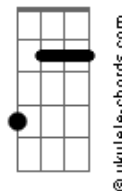

Cage The Elephant - Cigarette Daydreams

Tom: D
Intro: D D7M Em G A

Verse

D D7M
Did you stand there all alone
Em G A
Oh I cannot explain what's going down
D D7M
I can see you standing next to me
Em G A
In and out somewhere else right now

D D7M Bm
You sigh look away
G A
I can see it clear as day
D D7M Bm
Close your eyes so afraid
G A
Hide behind that baby face

D D7M Bm Em

Chorus

Bm D
You can drive all night
G Gb7
Looking for the answers in the pouring rain
Bm D G
You wanna find peace of mind
Gb7
Looking for the answer

D D7M Em G A

-----
verse 2

D D7M
Funny how it seems like yesterday
Em G A

As I recall you were looking out of place
D D7M
Gathered up your things and slipped away
Em G A
No time at all I followed you into the hall

D D7M Bm
Cigarette daydream
G A
You were only seventeen
D D7M Bm
Soft speak with a mean streak
G A
Nearly brought me to my knees

(D D7M Bm Em)

Chorus

Bm D
You can drive all night
G Gb7
Looking for the answers in the pouring rain
Bm D G
You wanna find peace of mind
Gb7
Looking for the answer
Bm D G
If we could find a reason, a reason to change
Gb7
Looking for the answer

Bm D G
If you can find a reason, a reason to say
Gb7
Standing in the pouring rain

Instrumental

(Em A Em D A) (2x)

Chorus out

Acordes

Bm