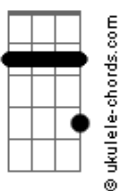

# Cage The Elephant - Cigarette Daydreams

Tom: D  
Intro: D D7M Em G A

-----  
Verse  
-----

D D7M  
Did you stand there all alone  
Em G A  
Oh I cannot explain what's going down  
D D7M  
I can see you standing next to me  
Em G A  
In and out somewhere else right now

Bm D G  
If you can find a reason, a reason to say  
Gb7  
Standing in the pouring rain

-----  
Instrumental  
-----

( Em A Em D A ) (2x)

-----  
Chorus out  
-----