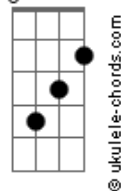

# Cage The Elephant - Cigarette Daydreams

Tom: D  
Intro: D D7M Em G A

-----  
Verse  
-----

D D7M  
Did you stand there all alone  
Em G A  
Oh I cannot explain what's going down  
D D7M  
I can see you standing next to me  
Em G A  
In and out somewhere else right now

D D7M Bm  
You sigh look away  
G A  
I can see it clear as day  
D D7M Bm  
Close your eyes so afraid  
G A  
Hide behind that baby face

D D7M Bm Em

-----  
Chorus  
-----

Bm D  
You can drive all night  
G Gb7  
Looking for the answers in the pouring rain  
Bm D G  
You wanna find peace of mind  
Gb7  
Looking for the answer

Bm D G  
If you can find a reason, a reason to say  
Gb7  
Standing in the pouring rain

-----  
Instrumental  
-----

( Em A Em D A ) (2x)

-----  
Chorus out  
-----