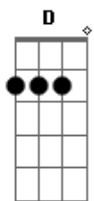

Cafe Tacuba - Mediodia

Tom: A

===Intro:

.....D.....D

===Verse:

A

.....A.....A.....A.....
.....A

Jala una silla,sientate a un lado aqui,

Clean guitar in all song, you can use a Delay to give a great body in the guitar notes.

=====

=)

Acordes

© ukulele-chords.com

© ukulele-chords.com