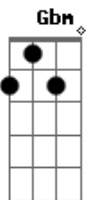

Caetano Veloso - It's a long Way

Tom: **D**

(Caetano Veloso)

Intro: dução (**D**, **A**, **G**, **C**) Dedilhado

D, **A**, **G**, **C**
 Woke up this morning
 Singing an old, old Beatles song
 We're not that strong, my lord
 You know we ain't that strong
 (**Bm**, **Gbm**)
 I hear my voice among others
 In the break of day
 Hey, brothers
 Say, brothers
 It's a long long long long way

No Abaeté tem uma lagoa escura
 Arrodeada de areia branca

Acordes

© ukulele-chords.com

© ukulele-chords.com

© ukulele-chords.com