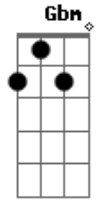

© ukulele-chords.com