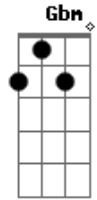

© ukulele-chords.com