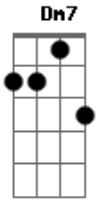

Os botões sempre fechados Clarice tinha o recato de convento e procissão

Eu pergunto o mistério

Que mistério tem Clarice

Pra guardar-se assim tão firme no coração

(Bm7 E7)

Soldado fez continência

O coronel reverência

Bb
© ukulele-chords.com

B7
© ukulele-chords.com

Em
© ukulele-chords.com

A7
© ukulele-chords.com

Em7
© ukulele-chords.com

A
© ukulele-chords.com

Gbm7
© ukulele-chords.com

Dbm7
© ukulele-chords.com

Gbm
© ukulele-chords.com

B
© ukulele-chords.com

Db7
© ukulele-chords.com

Abm7
© ukulele-chords.com

Bm7
© ukulele-chords.com

Dm7
© ukulele-chords.com

G7
© ukulele-chords.com