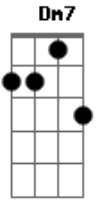

Os botões sempre fechados Clarice tinha o recato de convento e procissão

Eu pergunto o mistério

Que mistério tem Clarice

Pra guardar-se assim tão firme no coração

(Bm7 E7)

Soldado fez continência

O coronel reverência

Bb
© ukulele-chords.com

B7
© ukulele-chords.com

Em
© ukulele-chords.com

A7
© ukulele-chords.com

Em7
© ukulele-chords.com

A
© ukulele-chords.com

Gbm7
© ukulele-chords.com

Dbm7
© ukulele-chords.com

Gbm
© ukulele-chords.com

B
© ukulele-chords.com

Db7
© ukulele-chords.com

Abm7
© ukulele-chords.com

Bm7
© ukulele-chords.com

Dm7
© ukulele-chords.com

G7
© ukulele-chords.com