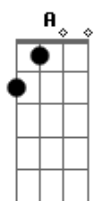

Cachorro Grande - Helter Skelter

Tom: **A**
 When I get to the bottom I go back to the top of the slide

E
 Helter skelter

Where I stop and I turn and I go for a ride

A
 Helter skelter

Till I get to the bottom and I see you again.

And I get to the bottom and I see you again

A **E**
 You may be a lover but you ain't no dancer.

E
 Well do you, don't you want me to make you
 I'm coming down fast but don't let me break you

A
 Helter skelter

G
 Tell me tell me tell me the answer

E
 Helter skelter

A **E**
 You may be a lover but you ain't no dancer.

A
 Helter skelter

A
 Helter skelter

E
 Will you, won't you want me to make you
 I'm coming down fast but don't let me break you

E
 Helter skelter

G
 Tell me tell me tell me the answer

A
 Helter skelter

A **E**
 You may be a lover but you ain't no dancer.

Yes she is
 Yes she is.

A
 Helter skelter

Acordes

© ukulele-chords.com