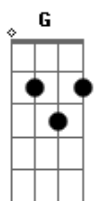

Cachorro Grande - Helter Skelter

Tom: **A**
 When I get to the bottom I go back to the top of the slide

E
 Helter skelter

Where I stop and I turn and I go for a ride

A
 Helter skelter

Till I get to the bottom and I see you again.

And I get to the bottom and I see you again

A **E**
 You may be a lover but you ain't no dancer.

E
 Well do you, don't you want me to make you
 I'm coming down fast but don't let me break you

A
 Helter skelter

G
 Tell me tell me tell me the answer

E
 Helter skelter

A **E**
 You may be a lover but you ain't no dancer.

A
 Helter skelter

A
 Helter skelter

E
 Will you, won't you want me to make you
 I'm coming down fast but don't let me break you

E
 Helter skelter

G
 Tell me tell me tell me the answer

A
 Helter skelter

A **E**
 You may be a lover but you ain't no dancer.

Yes she is
 Yes she is.

A
 Helter skelter

Acordes

© ukulele-chords.com