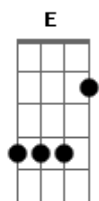

© ukulele-chords.com