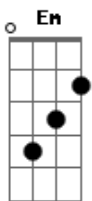

The Byrds - Mr. Tambourine Man

tom:

Intro: ^D ^G ^A ^A
_D _G _A _A

[Refrão]

^G ^A ^D ^G
Hey! Mr. Tambourine Man, play a song for me,
^D ^G ^A
I'm not sleepy and there ain't place I'm going to.
^G ^A ^D ^G
Hey! Mr. Tambourine Man, play a song for me,
_D _G _A _D
In the jingle jangle morning I'll come following you.

[Primeira Parte]

^G ^A ^D ^G
Take me on a trip upon your magic swirlin' ship,
_D _G _D _G
My senses have been stripped, my hands can't feel to grip,

Acordes

© ukulele-chords.com

© ukulele-chords.com

© ukulele-chords.com

© ukulele-chords.com

© ukulele-chords.com

^D ^G
My toes too numb to step
_D _G _A
wait only for my boot heels to be wanderin'.
^G ^A ^D ^G
I'm ready to go anywhere, I'm ready for to fade
_D _G _D _G
Into my own parade, cast your dancing spell my way,
_{Em} _A
I promise to go under it.