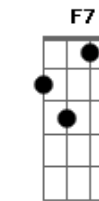

© ukulele-chords.com