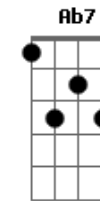

© ukulele-chords.com