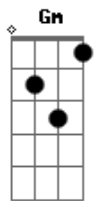

© ukulele-chords.com