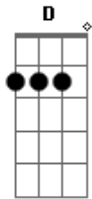

Burt Bacharach - Mexican Divorce

Tom: D

D
Down below El Paso lies Juarez

Bm A G A
Mexico is different like the travel folder says

D Bm
Cross the Rio Grande and you will find

G A G A D
An old adobe house where you leave your past behind

G D
One day married next day free

A D
Broken heart for you and me

G D Em Gbm Em D
It's a sin for us to get a Mexican divorce

D
I came into this lonely house last night

Bm G A
I looked out of my window but I couldn't find one light

D Bm
I lost you on that road to Mexico

G A G A D

And now my love I beg darlin please oh please don't go

G D
One day married next day free

A D
Broken heart for you and me

G D Em Gbm Em D
It's no time for us to get a Mexican divorce

instrumental

G D A D
Finding love takes so long walking out well it must be wrong

G D
It's no time for us to get

Em Gbm Em D
A Mexican divorce

G D
One day married next day free

A D
Broken heart for you and me

G D Em Gbm Em D
It's a sin for us to get a Mexican divorce

Acordes