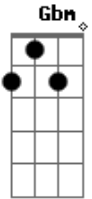

G D
One day married next day free

A D
Broken heart for you and me

G D Em Gbm Em D
It's a sin for us to get a Mexican divorce

D
I came into this lonely house last night

Bm G A
I looked out of my window but I couldn't find one light

D Bm
I lost you on that road to Mexico

G A G A D

And now my love I beg darlin please oh please don't go

G D
One day married next day free

A D
Broken heart for you and me

G D Em Gbm Em D
It's no time for us to get a Mexican divorce

instrumental

G D A D
Finding love takes so long walking out well it must be wrong

G D
It's no time for us to get

Em Gbm Em D
A Mexican divorce

G D
One day married next day free

A D
Broken heart for you and me

G D Em Gbm Em D
It's a sin for us to get a Mexican divorce

Acordes

© ukulele-chords.com

© ukulele-chords.com

© ukulele-chords.com

© ukulele-chords.com

© ukulele-chords.com

© ukulele-chords.com