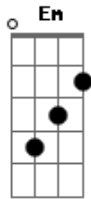

G D
One day married next day free

A D
Broken heart for you and me

G D Em Gbm Em D
It's a sin for us to get a Mexican divorce

D
I came into this lonely house last night

Bm G A
I looked out of my window but I couldn't find one light

D Bm
I lost you on that road to Mexico

G A G A D

And now my love I beg darlin please oh please don't go

G D
One day married next day free

A D
Broken heart for you and me

G D Em Gbm Em D
It's no time for us to get a Mexican divorce

instrumental

G D A D
Finding love takes so long walking out well it must be wrong

G D
It's no time for us to get

Em Gbm Em D
A Mexican divorce

G D
One day married next day free

A D
Broken heart for you and me

G D Em Gbm Em D
It's a sin for us to get a Mexican divorce

Acordes

© ukulele-chords.com

© ukulele-chords.com

© ukulele-chords.com

© ukulele-chords.com

© ukulele-chords.com

© ukulele-chords.com