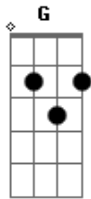

Burt Bacharach - Mexican Divorce

Tom: D

D
Down below El Paso lies Juarez

Bm A G A
Mexico is different like the travel folder says

D Bm
Cross the Rio Grande and you will find

G A G A D
An old adobe house where you leave your past behind

G D
One day married next day free

A D
Broken heart for you and me

G D Em Gbm Em D
It's a sin for us to get a Mexican divorce

D
I came into this lonely house last night

Bm G A
I looked out of my window but I couldn't find one light

instrumental

G D A D
Finding love takes so long walking out well it must be wrong

G D
It's no time for us to get

Em Gbm Em D
A Mexican divorce

G D
One day married next day free

A D
Broken heart for you and me

G D Em Gbm Em D
It's a sin for us to get a Mexican divorce

Acordes

© ukulele-chords.com

© ukulele-chords.com

© ukulele-chords.com

© ukulele-chords.com

© ukulele-chords.com

© ukulele-chords.com