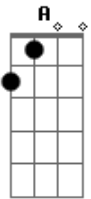

Burt Bacharach - Mexican Divorce

Tom: D

D
Down below El Paso lies Juarez

Bm A G A
Mexico is different like the travel folder says

D Bm
Cross the Rio Grande and you will find

G A G A D
An old adobe house where you leave your past behind

G D
One day married next day free

A D
Broken heart for you and me

G D Em Gbm Em D
It's a sin for us to get a Mexican divorce

D
I came into this lonely house last night

Bm G A
I looked out of my window but I couldn't find one light

instrumental

G D A D
Finding love takes so long walking out well it must be wrong

G D
It's no time for us to get

Em Gbm Em D
A Mexican divorce

G D
One day married next day free

A D
Broken heart for you and me

G D Em Gbm Em D
It's a sin for us to get a Mexican divorce

Acordes

© ukulele-chords.com

© ukulele-chords.com

© ukulele-chords.com

© ukulele-chords.com

© ukulele-chords.com

© ukulele-chords.com