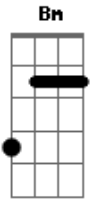

© ukulele-chords.com

© ukulele-chords.com