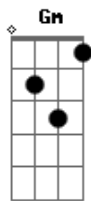

© ukulele-chords.com