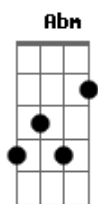

ukulele-chords.com

© ukulele-chords.com