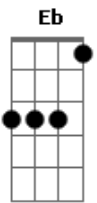

© ukulele-chords.com