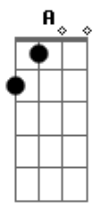

A Gbm
Here we go again
D E
I don't want another taste of your venom
D
I feel asphyxiated
Gbm Eb
It's more than I can take
D E
But nothing ever changes
A
In the end
D
No more I'm suffocating
Gbm F
You've gone and lost your grip
D E
But nothing ever changes
A
In the end
Gbm
Here we go again
A E
But I hate you, hate you
[Chorus]
Gbm D E
Now I'm giving up, I'm never looking back
A Gbm
Here we go again
A E Gbm
You keep giving me a taste of your venom
D E
You know I'm never looking back
A Gbm
Here we go again
D E
I don't want another taste of your venom
Gbm D E
I'm giving up, I'm never looking back
A Gbm
Here we go again
A E Gbm
You keep giving me a taste of your venom
D E
You know I'm never looking back
A Gbm
Here we go again
D E
I don't want another taste of your venom

Acordes

© ukulele-chords.com