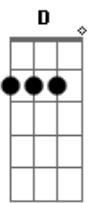

© ukulele-chords.com