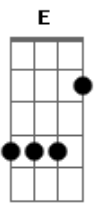

© ukulele-chords.com