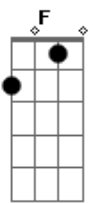

© ukulele-chords.com