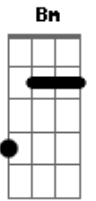

© ukulele-chords.com