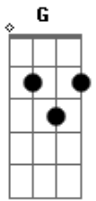

Bullet For My Valentine - Road To Nowhere

Tom: D
Intro: Bm G A D Gbm
Bm G A Gbm

Bm G A
Tired and lonely still we stand
on a road to nowhere
Bm G A
Trapped in a world of endless days
D Gbm
my engine's stalling (road to nowhere)
Bm G A
Body and mind are breaking down
D Gbm

G A
Farewell, i'll miss you
Gbm Bm
i'm sick of these goodbyes
G (vai soando)
'Cause it tore us apart right from the start
A D
I miss you
(dedilhado final)

Acordes

© ukulele-chords.com

© ukulele-chords.com