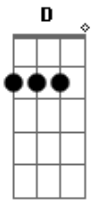

Bullet For My Valentine - Road To Nowhere

Tom: D
Intro: Bm G A D Gbm
Bm G A Gbm

Bm G A
Tired and lonely still we stand
on a road to nowhere
Bm G A
Trapped in a world of endless days
D Gbm
my engine's stalling (road to nowhere)
Bm G A
Body and mind are breaking down
D Gbm

on this road to nowhere
Bm G A
Destiny silent hear no sound

as i wait forever

G A
Farewell, i'll miss you
Gbm Bm
i'm sick of these goodbyes
G (deixa soar)
'Cause it tore us apart right from the start
A
I miss you

Bm G
Feeling have failed me
A
left me cold
D Gbm
on this road to nowhere
Bm G
Dreams are my saviors
A
save me now
D Gbm

'Cause I know I'm falling
G A
Farewell, i'll miss you
Gbm Bm
i'm sick of these goodbyes
G (deixa soar mano)
'Cause it tore us apart right from the start
A
I miss you

Candles burn slowly,
Flames shine so brightly
Light in the darkness,
Save me from madness again
Only the lonely,
could possibly know me
Heat keeps on rising,
Fire engulfs me again

G A
Farewell, i'll miss you
Gbm Bm
i'm sick of these goodbyes
G
'Cause it tore us apart right from the start
A
I miss you

G A
Farewell, i'll miss you
Gbm Bm
i'm sick of these goodbyes
G (vai soando)
'Cause it tore us apart right from the start
A D
I miss you
(dedilhado final)

Acordes

© ukulele-chords.com