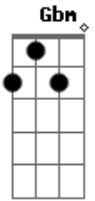

© ukulele-chords.com