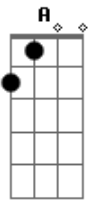

© ukulele-chords.com