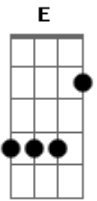

© ukulele-chords.com