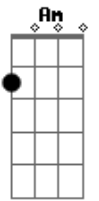

© ukulele-chords.com