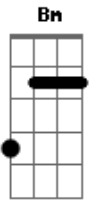

© ukulele-chords.com