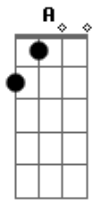

The Buffalo Springfield - On The Way Home

Tom: A

A
000 000 000, 000 000 000
A D see through me

A
When the dream came, I held my breath with my
eyes closed

A
I went insane, like a smoke ring day when the now
wind blows

D A
Now I won't be back till later on
D D Bm E
If I do come back at all
G D Am
But you know me, and I miss you now

A
000 000 000, 000 000 000

A
In a strange game, I saw myself as you knew
me

D
When the change came, and you had a chance to

D A
Though the other side is just the same
D D Bm E
You can tell my dream is real
G D Am
Because I love you, can you see me

A
000 000 000, 000 000 000

Am
A
000 000 000, 000 000 000
A D A
Though we rush ahead to save our time
D D Bm E
We are only what we feel
G D Am
And I love you, can you feel it now

Acordes

© ukulele-chords.com