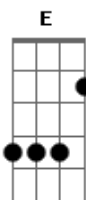

© ukulele-chords.com