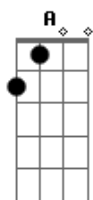

The Buffalo Springfield - On The Way Home

Tom: **A**

A
000 000 000, 000 000 000 **A** see through me **D**
A When the dream came, I held my breath with my **D**
eyes closed **D** Though the other side is just the same **A**
A You can tell my dream is real **D** **Bm** **E**
wind blows **D** Because I love you, can you see me **G** **D** **Am7**
A I went insane, like a smoke ring day when the now **A**
Now I won't be back till later on **D** **A**
If I do come back at all **D** **Bm** **E**
But you know me, and I miss you now **G** **D** **Am7**
A 000 000 000, 000 000 000 **A**
000 000 000, 000 000 000 **Am7**
Though we rush ahead to save our time **A** **D** **A**
We are only what we feel **D** **D** **Bm** **E**
In a strange game, I saw myself as you knew **A** **G** **D** **Am7**
And I love you, can you feel it now

Acordes