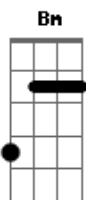

© ukulele-chords.com