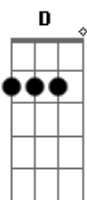

© ukulele-chords.com