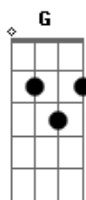

© ukulele-chords.com